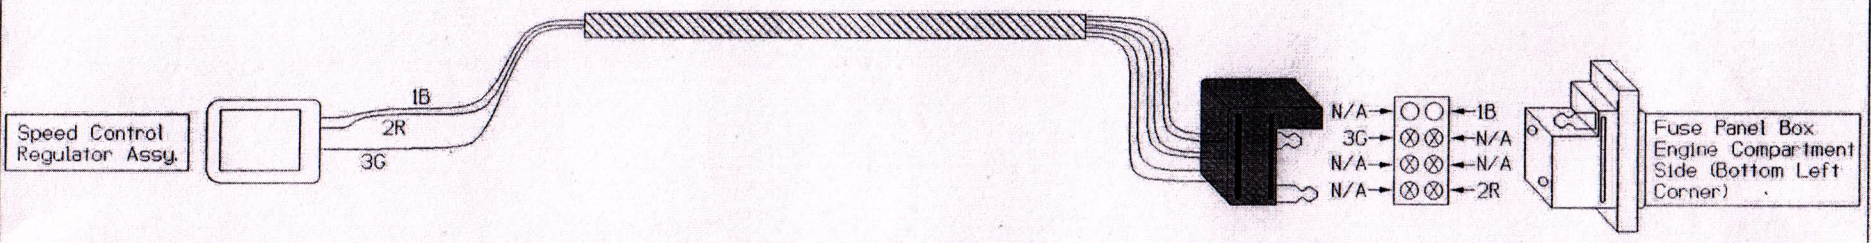

All Models with Speed Control

Color Key
 B - Black
 G - Green
 R - Red

Example: 1B - Wire #1 is Black.

--- Wire(s) not included with main wiring.
 (Indicates Information Only)

Drawn By CDD 07/01/14