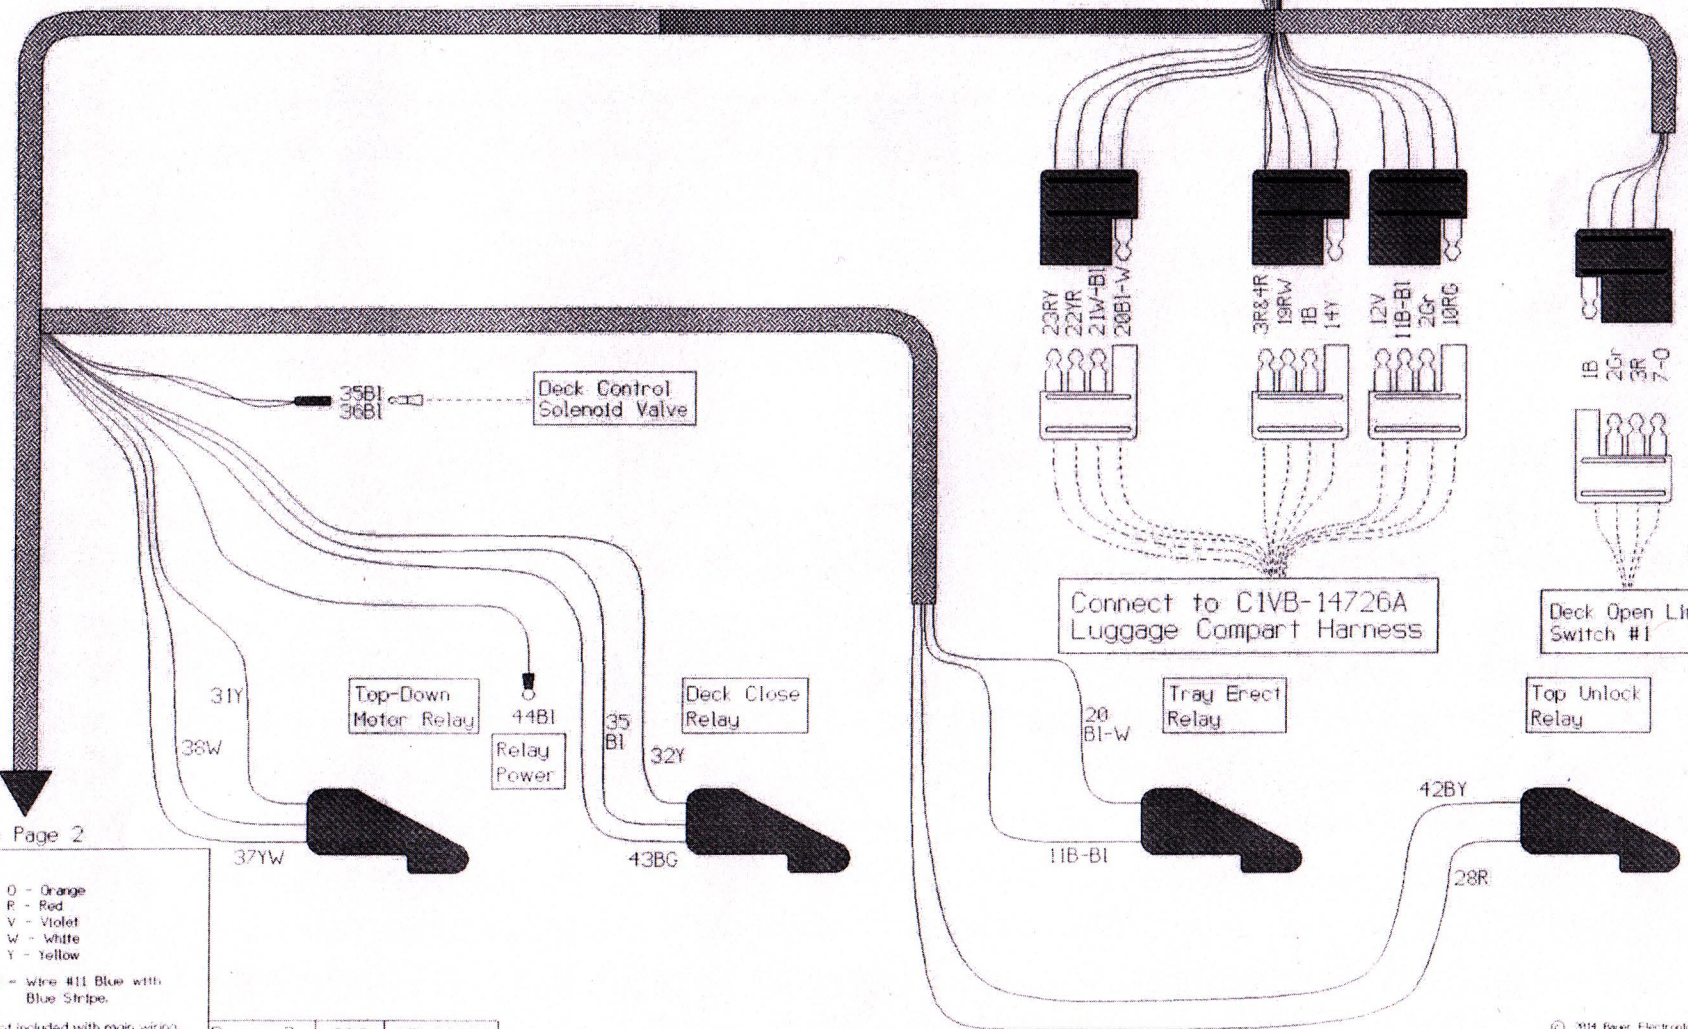

L15A659K 1/4

LINCOLN CIVY-15A659B 61 POWER TRAY WIRE (16208.05)

07/01/14

Convertible Only (Page 1 of 3)

- Color Legend
- | | |
|------------|------------|
| B - Black | O - Orange |
| Bl - Blue | R - Red |
| Br - Brown | V - Violet |
| G - Green | W - White |
| Gr - Gray | Y - Yellow |

Example: 11B-BI = wire #11 Blue with Blue Stripes.

--- Wires not included with main wiring. (indicates information only)

Drawn By: CD0 07/01/14

LINCOLN C1VY-15A659B 61 POWER TRAY WIRE (16208.05)

07/01/14

Convertible Only (Page 2 of 3)

Connect to C1VY-15A659B
Power Tray Harness

Color Key:
 B - Black R - Red
 Bl - Blue W - White
 G - Green Y - Yellow
 Gr - Gray V - Violet

Example: 1Br-W = Wire R1 Brown with White Stripe

--- Wire(s) not included with main wiring (indicates information only)