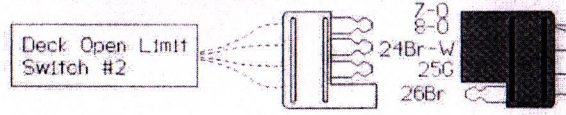

L15A659K 1/4

LINCOLN CIVY-15A659B 61 POWER TRAY WIRE (16208.05)

07/01/14

Convertible Only (Page 1 of 3)

- Color Legend
- | | |
|------------|------------|
| B - Black | O - Orange |
| Bl - Blue | R - Red |
| Br - Brown | V - Violet |
| G - Green | W - White |
| Gr - Gray | Y - Yellow |

Example: 11B-BI = wire #11 Blue with Blue Stripes.

--- Wires not included with main wiring. (indicates information only)

Drawn By: CD0 07/01/14

LINCOLN C1VY-15A659B 61 POWER TRAY WIRE (16208.05)

07/01/14

Convertible Only (Page 2 of 3)