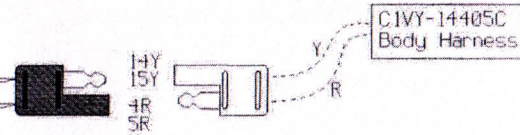

Top-Down Motor Relay

51 BR

29-0

Deck Close Relay

21W-BI

19RW

Tray Erect Relay

22 YR

12V
13V

Top Unlock Relay

48R

40W
41W

25C

1. Color Key:
2. B - Black
   - Bl - Blue
   - Br - Brown
   - G - Green
   - Gr - Gray
   - O - Orange
   - R - Red
   - V - Violet
   - W - White
   - Y - Yellow

Example: 11B-BI - Wire #11 Blue with Blue Strips.

--- Wire(s) not included with main wiring. Indicates Information Only.

Drawn By: CD0 04/01/14