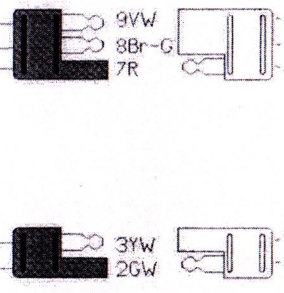

Example: 11B-BI - Wire #11 Blue with Blue Strips.

--- Wire(s) not included with main wiring. Indicates Information Only.

Drawn By: CD0 04/01/14

LINCOLN C1VY-15A659B 61 POWER TRAY WIRE (16208.05)

07/01/14

Convertible Only (Page 3 of 3)

See Page 2

Color Key:

B - Black	O - Orange
Bl - Blue	R - Red
Br - Brown	V - Violet
G - Green	W - White
Gr - Gray	Y - Yellow

Example: 11B-Bl = Wire #11 Blue with Blue Stripes.

--- Wires not included with main wiring. (Indicates Information Only)

Drawn By CDD 07/01/14

LINCOLN C1VB-15B667A 61-62 TOP CONTROL ROOF LOCK (16360.55) 07/01/14

Lincoln Convert Only (Mfg 12/5/60 - 10/31/61)

Connect to
C1VB-15B662A
Roof Lock
Limit Switch

Connect to C1VB-15A665A
Top Latch Motor Feed

Connect to C1VY-15A659B
Power Tray Harness

Color Key:
 B - Black R - Red
 Bl - Blue W - White
 G - Green Y - Yellow
 Gr - Gray V - Violet

Example: 1Br-W = Wire R1 Brown with White Stripe

--- Wire(s) not included with main wiring (indicates information only)