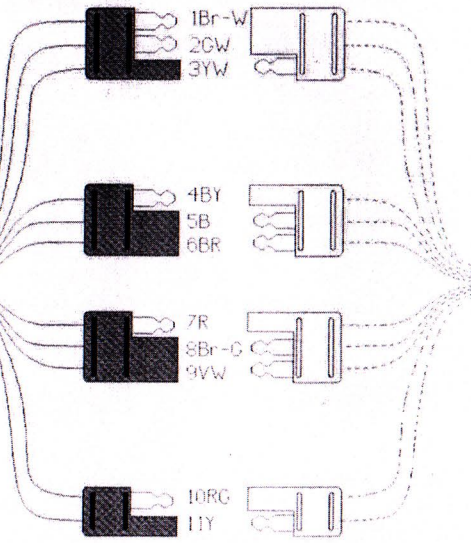

Example: 11B-BI - Wire #11 Blue with Blue Strips.

--- Wire(s) not included with main wiring. Indicates Information Only.

Drawn By: CD0 04/01/14

LINCOLN C1VY-15A659B 61 POWER TRAY WIRE (16208.05)

07/01/14

Convertible Only (Page 3 of 3)

See Page 2

Color Key:

B - Black	O - Orange
Bl - Blue	R - Red
Br - Brown	V - Violet
G - Green	W - White
Gr - Gray	Y - Yellow

Example: 11B-Bl = Wire #11 Blue with Blue Stripes.

--- Wires not included with main wiring. (Indicates Information Only)

Drawn By CDD 07/01/14

LINCOLN C1VB-15B667A 61-62 TOP CONTROL ROOF LOCK (16360.55) 07/01/14

Lincoln Convert Only (Mfg 12/5/60 - 10/31/61)

Connect to
C1VB-15B662A
Roof Lock
Limit Switch

Connect to C1VB-15A665A
Top Latch Motor Feed

Connect to C1VY-15A659B
Power Tray Harness

Color Key:
 B - Black R - Red
 Bl - Blue W - White
 G - Green Y - Yellow
 Gr - Gray V - Violet

Example: 1Br-W = Wire R1 Brown with White Stripe

--- Wire(s) not included with main wiring (indicates information only)