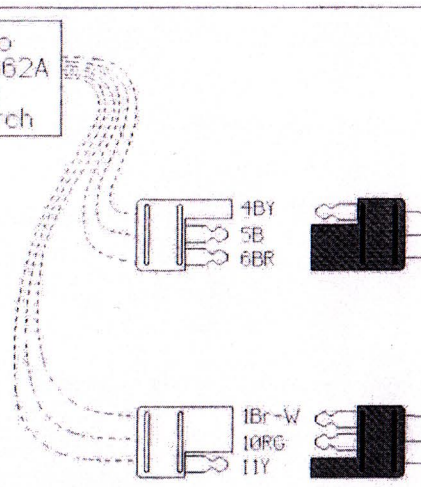

Example: 11B-BI - Wire #11 Blue with Blue Strips.

--- Wire(s) not included with main wiring. Indicates Information Only.

Drawn By: CD0 04/01/14

LINCOLN C1VY-15A659B 61 POWER TRAY WIRE (16208.05)

07/01/14

Convertible Only (Page 3 of 3)

See Page 2

Color Key:

B - Black	O - Orange
Bl - Blue	R - Red
Br - Brown	V - Violet
G - Green	W - White
Gr - Gray	Y - Yellow

Example: 11B-Bl = Wire #11 Blue with Blue Stripes.

--- Wires not included with main wiring. (Indicates Information Only)

Drawn By CDD 07/01/14

LINCOLN C1VB-15B667A 61-62 TOP CONTROL ROOF LOCK (16360.55) 07/01/14

Lincoln Convert Only (Mfg 12/5/60 - 10/31/61)

Connect to
C1VB-15B662A
Roof Lock
Limit Switch

Connect to C1VB-15A665A
Top Latch Motor Feed

Connect to C1VY-15A659B
Power Tray Harness

Color Key:
 B - Black R - Red
 Bl - Blue W - White
 G - Green Y - Yellow
 Gr - Gray V - Violet

Example: 1Br-W = Wire R1 Brown with White Stripe

--- Wire(s) not included with main wiring (indicates information only)