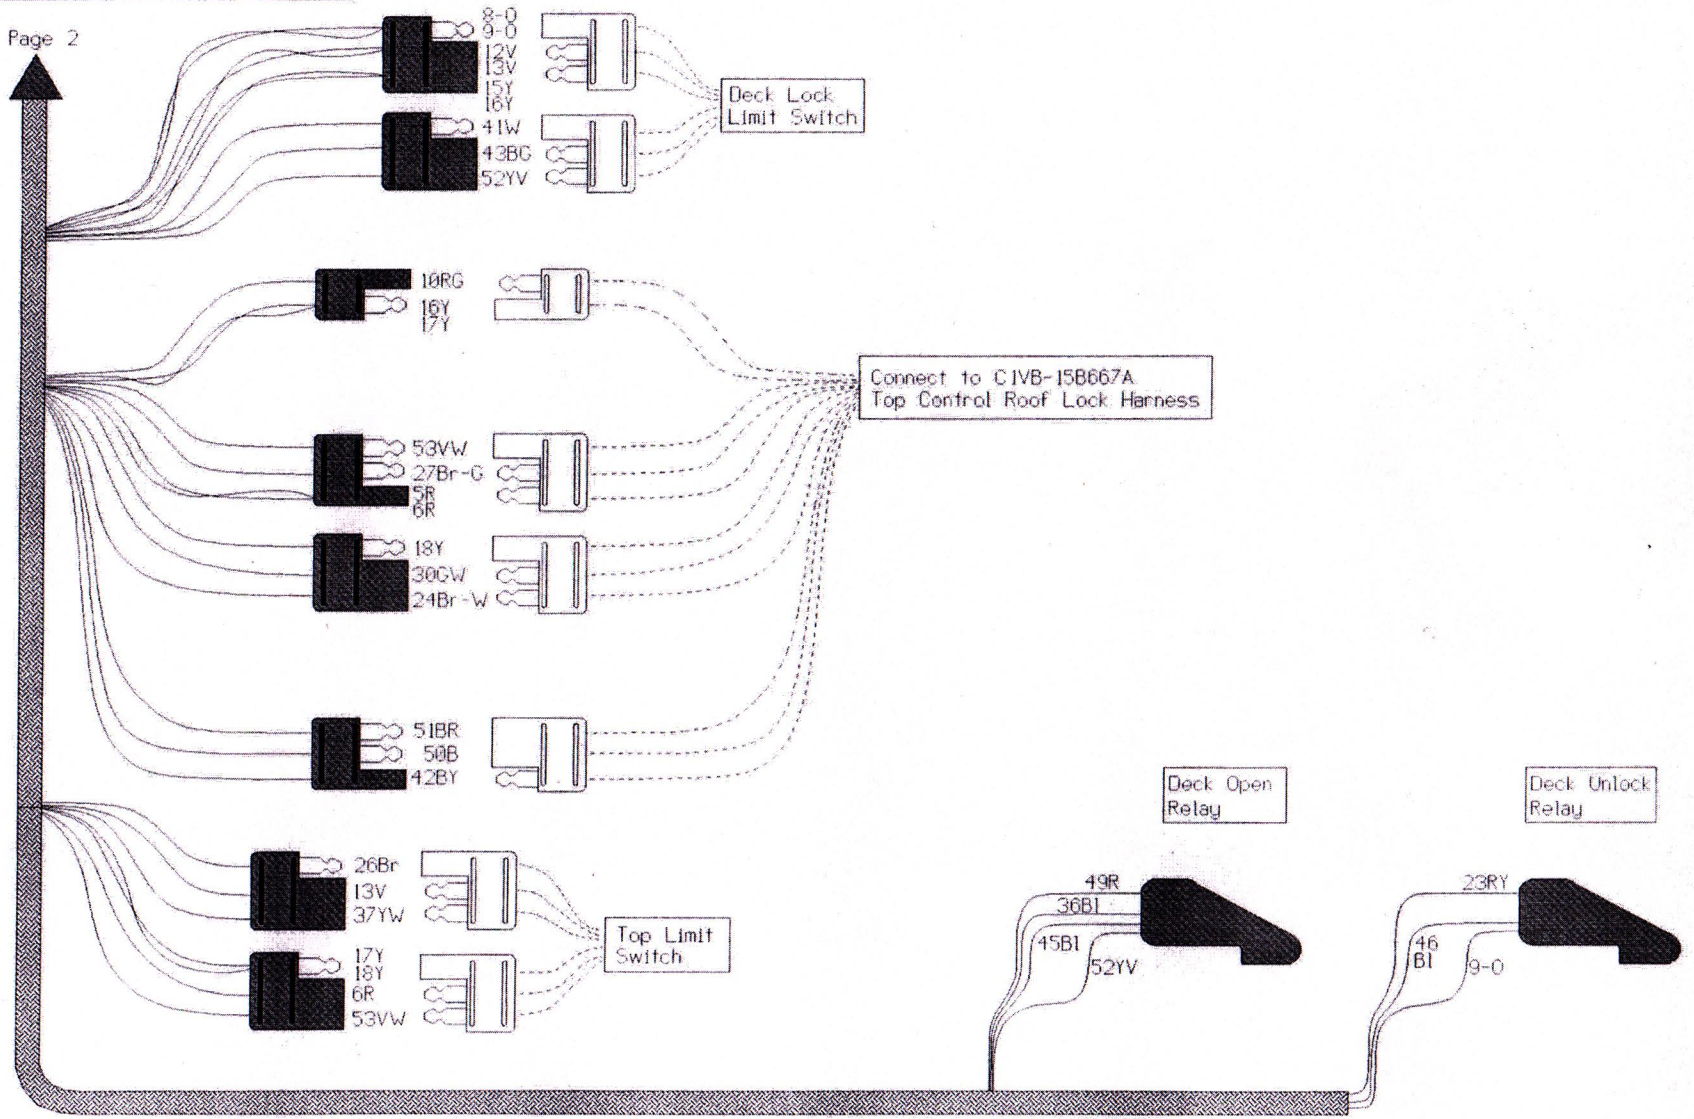

Example: 11B-BI - Wire #11 Blue with Blue Strips.

--- Wire(s) not included with main wiring. Indicates Information Only.

Drawn By: CD0 04/01/14

LINCOLN C1VY-15A659B 61 POWER TRAY WIRE (16208.05)

07/01/14

Convertible Only (Page 3 of 3)

See Page 2

Color Key:

B - Black	O - Orange
Bl - Blue	R - Red
Br - Brown	V - Violet
G - Green	W - White
Gr - Gray	Y - Yellow

Example: 11B-Bl = Wire #11 Blue with Blue Stripes.

--- Wires not included with main wiring. (Indicates Information Only)

Drawn By CDD 07/01/14

LINCOLN C1VB-15B667A 61-62 TOP CONTROL ROOF LOCK (16360.55) 07/01/14

Lincoln Convert Only (Mfg 12/5/60 - 10/31/61)

Connect to
C1VB-15B662A
Roof Lock
Limit Switch

Connect to C1VB-15A665A
Top Latch Motor Feed

Connect to C1VY-15A659B
Power Tray Harness

Color Key:
 B - Black R - Red
 Bl - Blue W - White
 G - Green Y - Yellow
 Gr - Gray V - Violet

Example: 1Br-W = Wire R1 Brown with White Stripe

--- Wire(s) not included with main wiring (indicates information only)