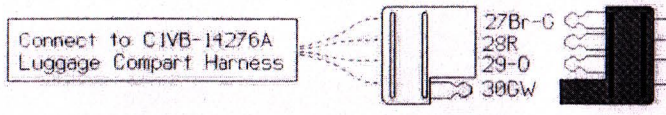

L15A659K 1/4

LINCOLN CIVY-15A659B 61 POWER TRAY WIRE (16208.05)

07/01/14

Convertible Only (Page 1 of 3)

- Color Legend
- | | |
|------------|------------|
| B - Black | O - Orange |
| Bl - Blue | R - Red |
| Br - Brown | V - Violet |
| G - Green | W - White |
| Gr - Gray | Y - Yellow |

Example: 11B-BI = wire #11 Blue with Blue Stripes.

--- Wires not included with main wiring. (indicates information only)

Drawn By: CD0 07/01/14

LINCOLN C1VY-15A659B 61 POWER TRAY WIRE (16208.05)

07/01/14

Convertible Only (Page 2 of 3)