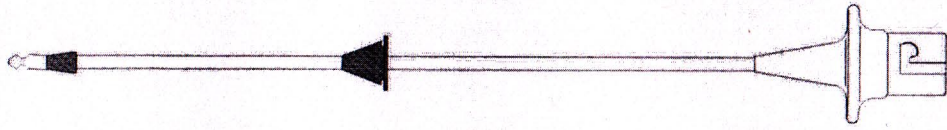

L15536K

LINCOLN

C1VF-15536 61 BACK-UP LT SOCKET WIRE (16091)

12/15/09

PASS

To Light Switch
Thru #-14405 Harness

B

License Light

Color Key
B - Black

Drawn By CDG 12/15/09