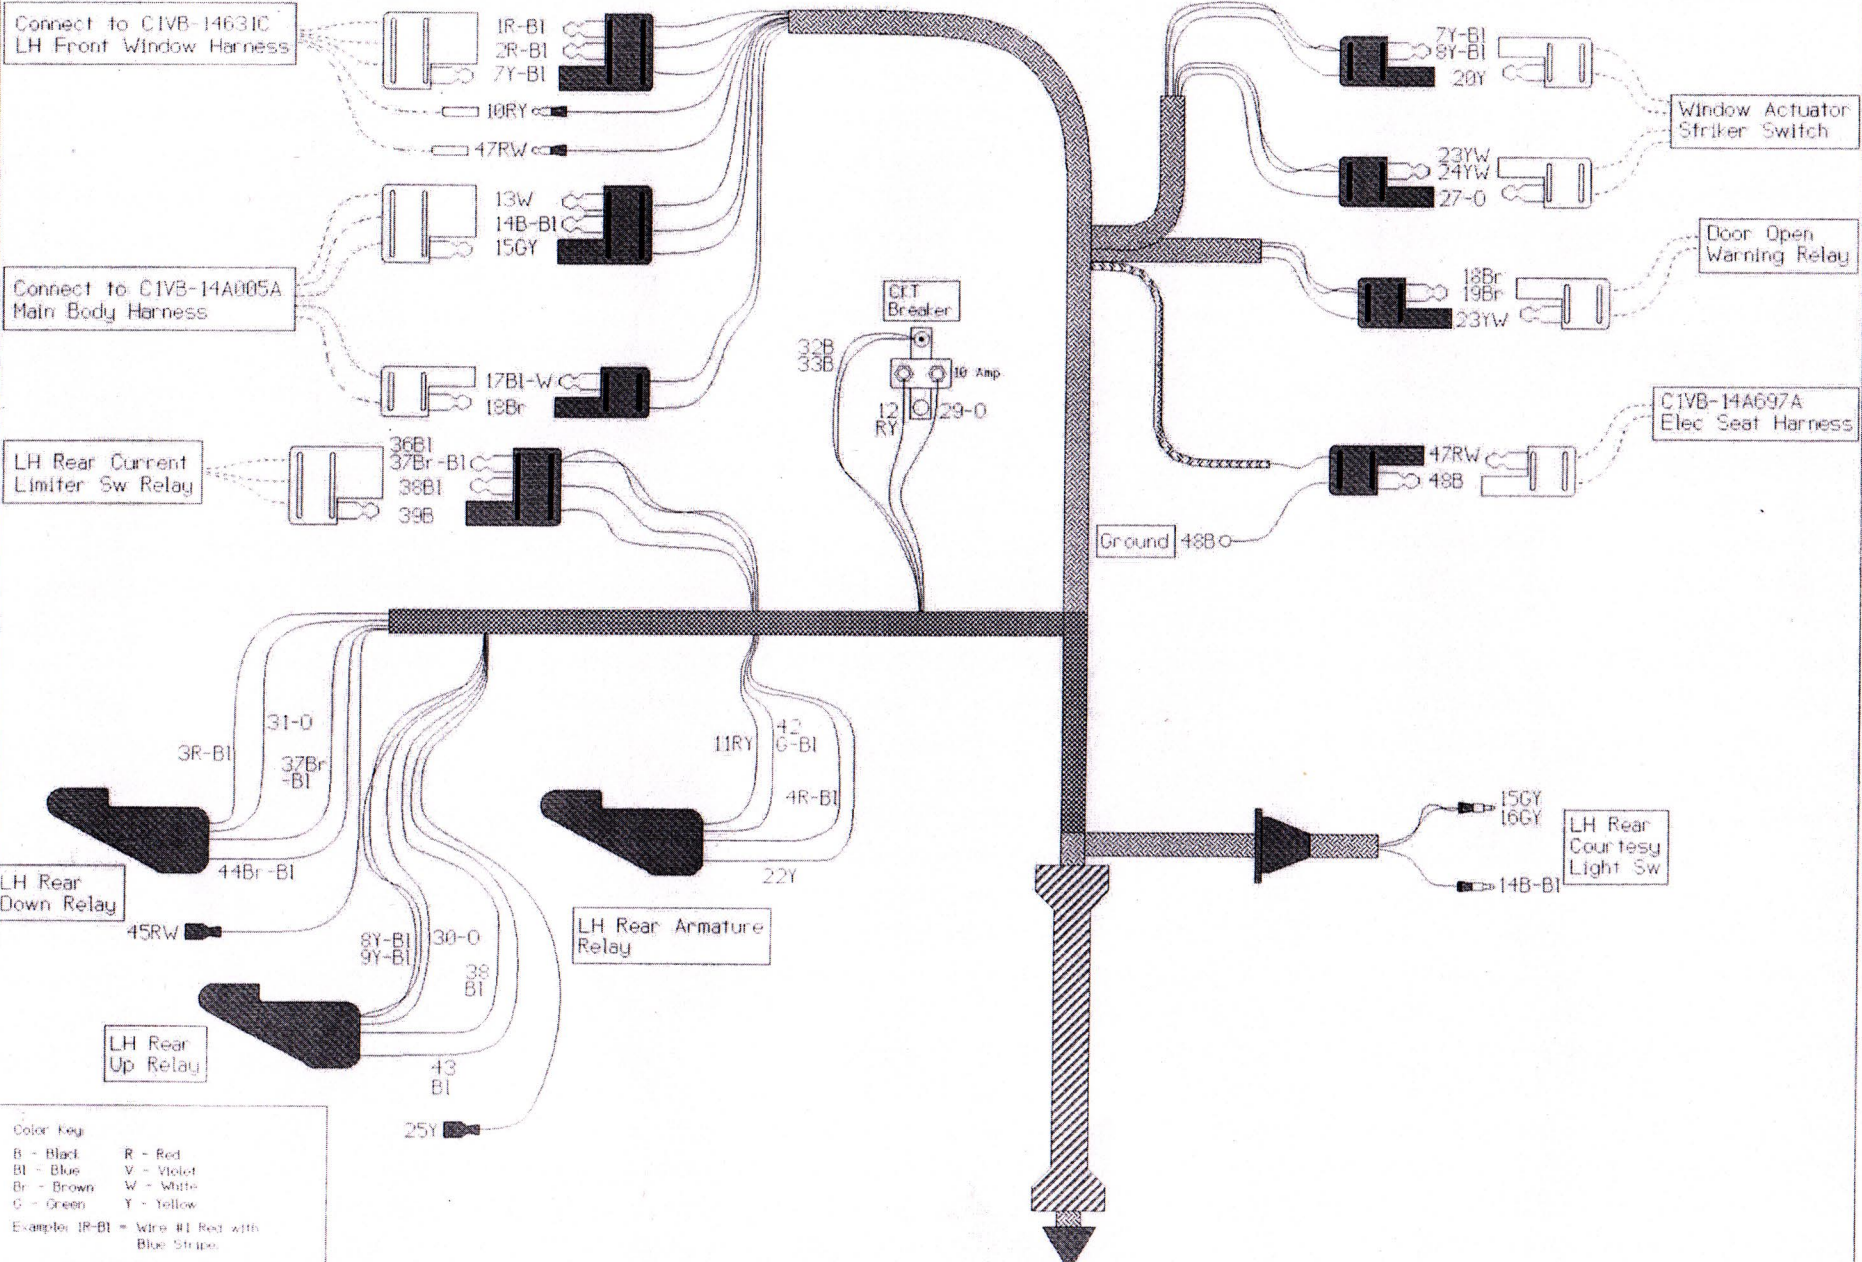

L14633K

Convert with Power Windows

Color Key
 B - Black R - Red
 Bl - Blue V - Violet
 Br - Brown W - White
 C - Green Y - Yellow
 Example: 1R-BI = Wire #1 Red with Blue Stripes
 --- Wires not included with main wiring, indicates information only

Drawn By CPO 07/01/14

See Page 2

Convert with Power Windows

See Page 1

Color Legend
 B - Black R - Red
 Bl - Blue V - Violet
 Br - Brown W - White
 G - Green Y - Yellow

Example: 1R-BI = Wire #1 Red with Blue Stripes