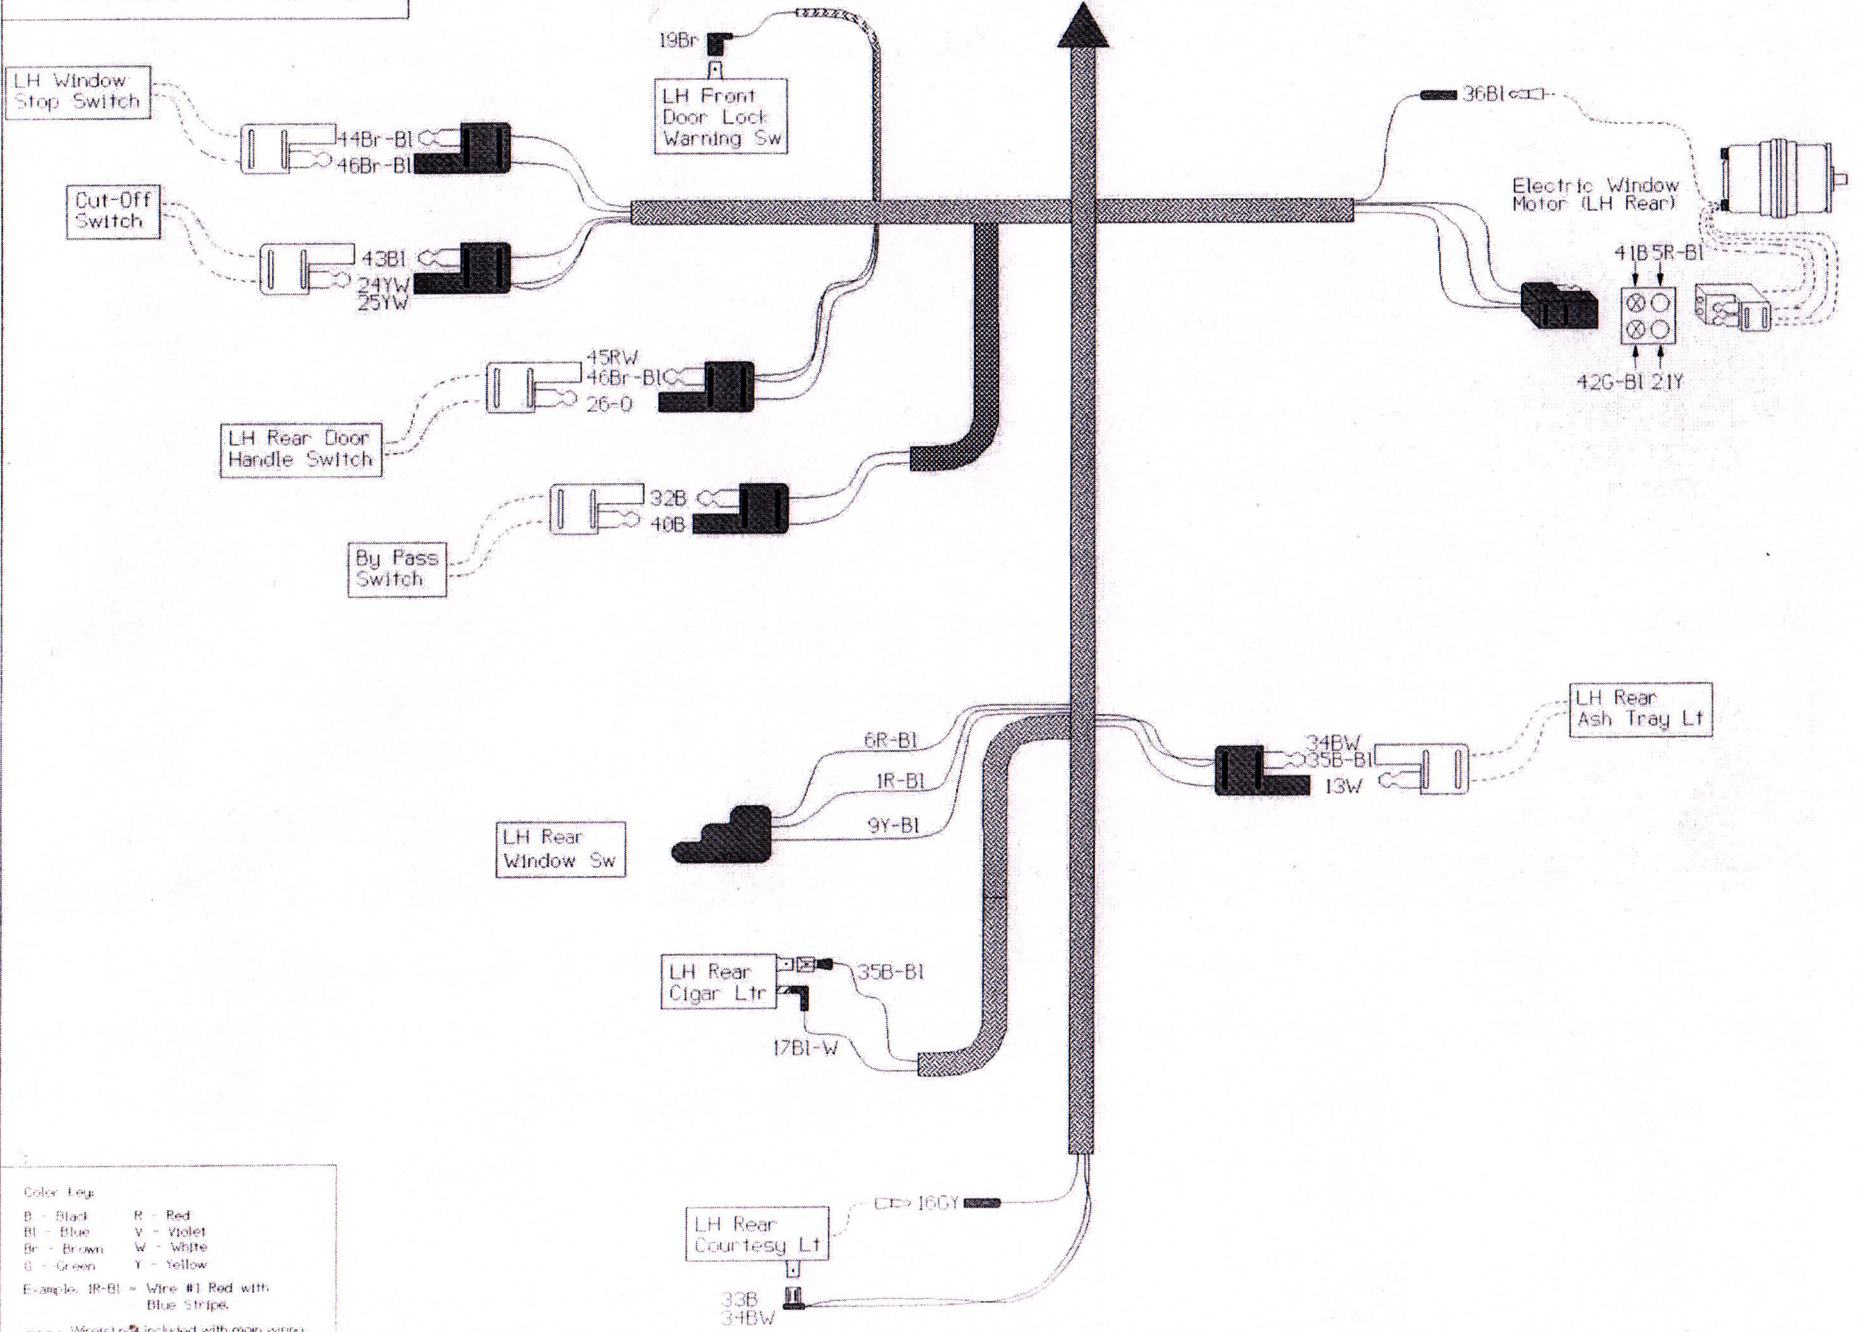

L14633K

Convert with Power Windows

Color Key
 B - Black R - Red
 Bl - Blue V - Violet
 Br - Brown W - White
 C - Green Y - Yellow
 Example: 1R-BI = Wire #1 Red with Blue Stripes
 --- Wires not included with main wiring, indicates information only

Drawn By CPO 07/01/14

See Page 2

Convert with Power Windows

See Page 1

Color Legend
 B - Black R - Red
 Bl - Blue V - Violet
 Br - Brown W - White
 G - Green Y - Yellow

Example: 1R-BI = Wire #1 Red with Blue Stripes