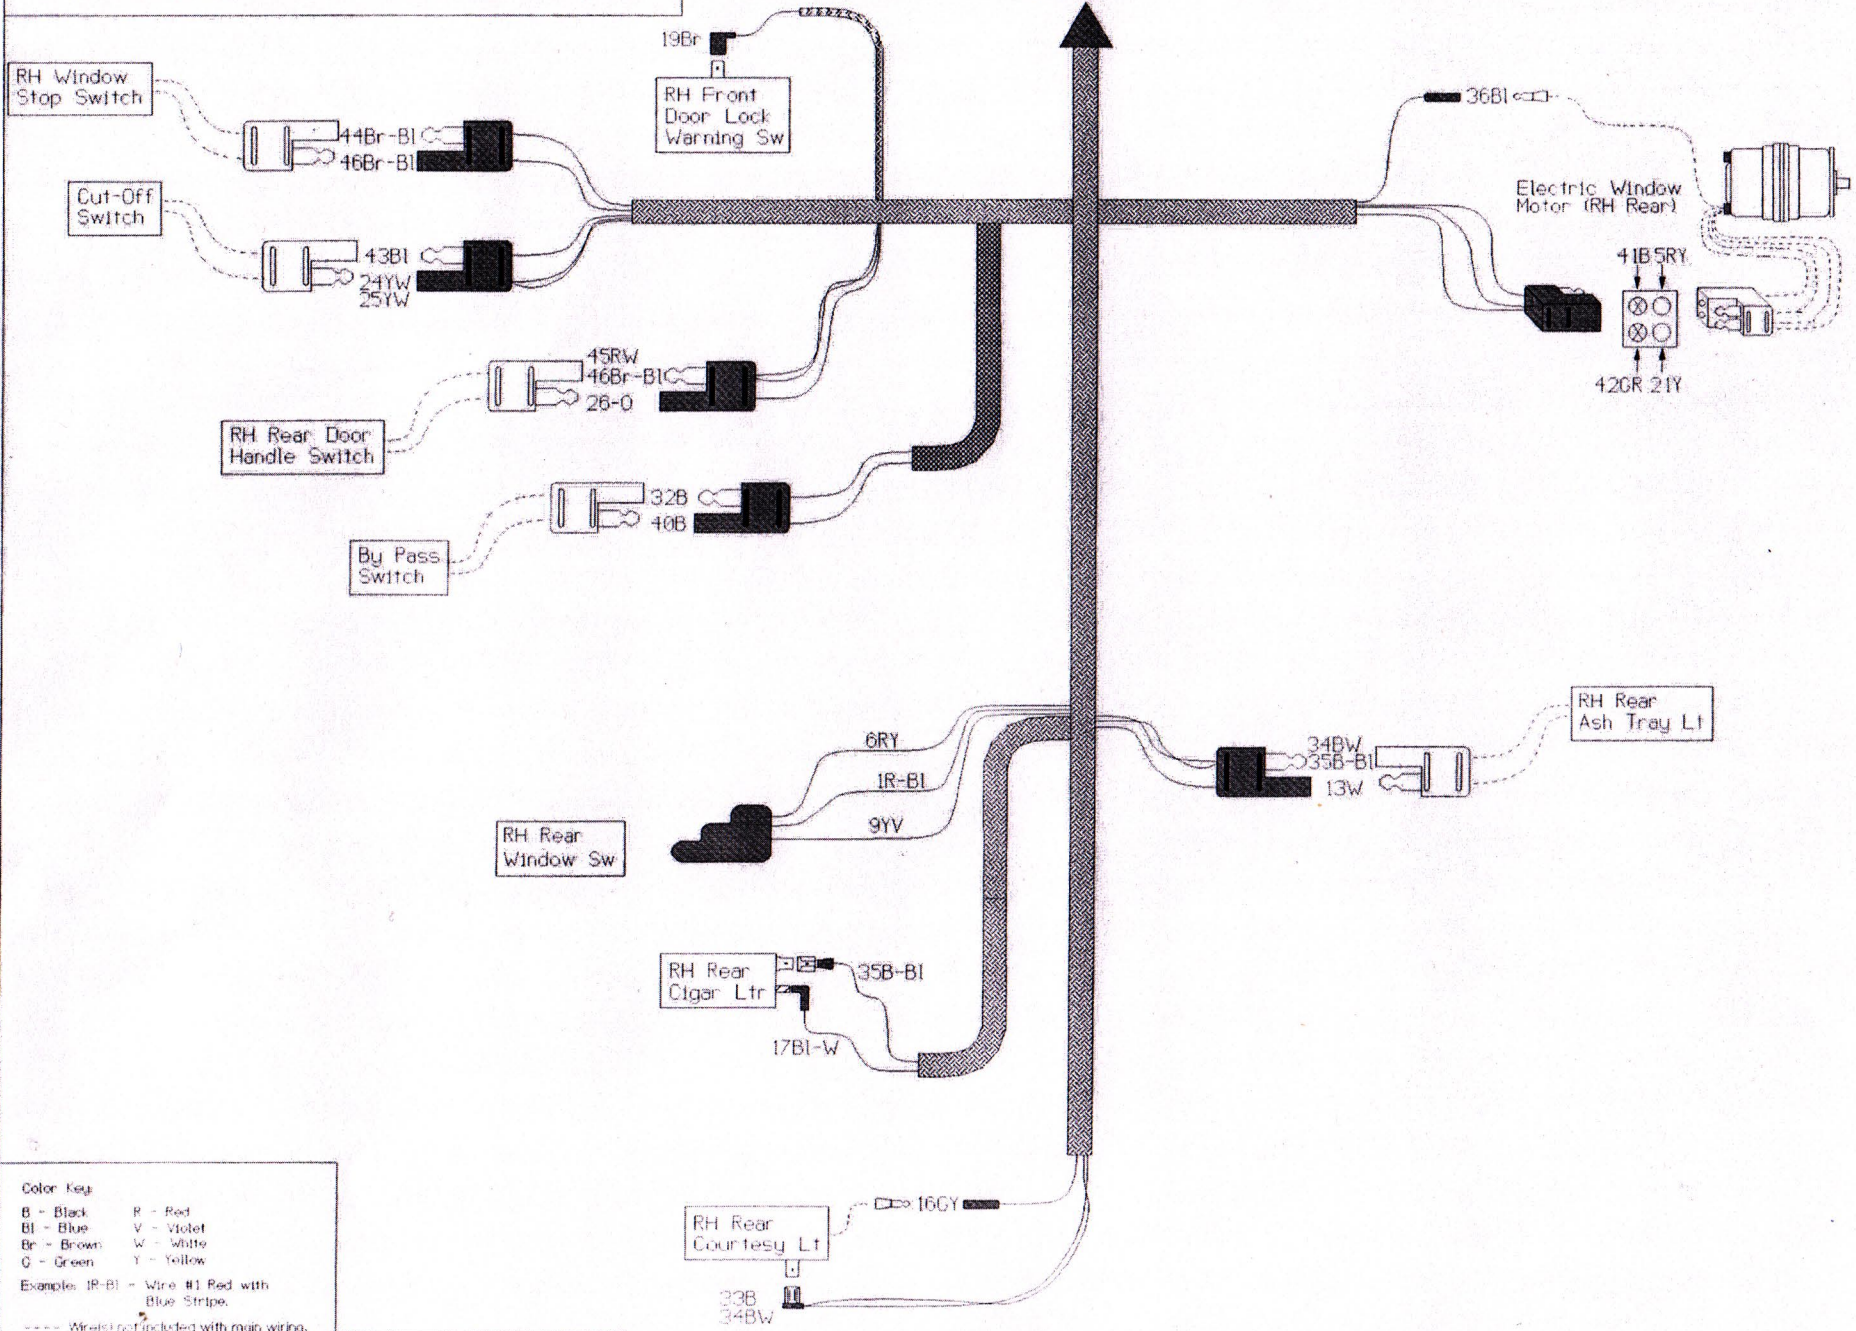

Convert with Power Windows (built after 12/28/60)

Color Key
 B - Black R - Red
 Bl - Blue V - Violet
 Br - Brown W - White
 G - Green Y - Yellow

Example: IR-BL = Wire #1 Red with Blue Strips

--- Wires not included with main wiring. Indicates information only.

Drawn By CD0 07/01/14

See Page 2

Convert with Power Windows (built after 12/28/60)

See Page 1

Color Key
 B - Black R - Red
 Bl - Blue V - Violet
 Br - Brown W - White
 G - Green Y - Yellow

Examples: 1R-BL = Wire #1 Red with Blue Stripes.
 ---- Wire(s) not included with main wiring. Indicates Information Only.

Drawn By CDD 07/01/14