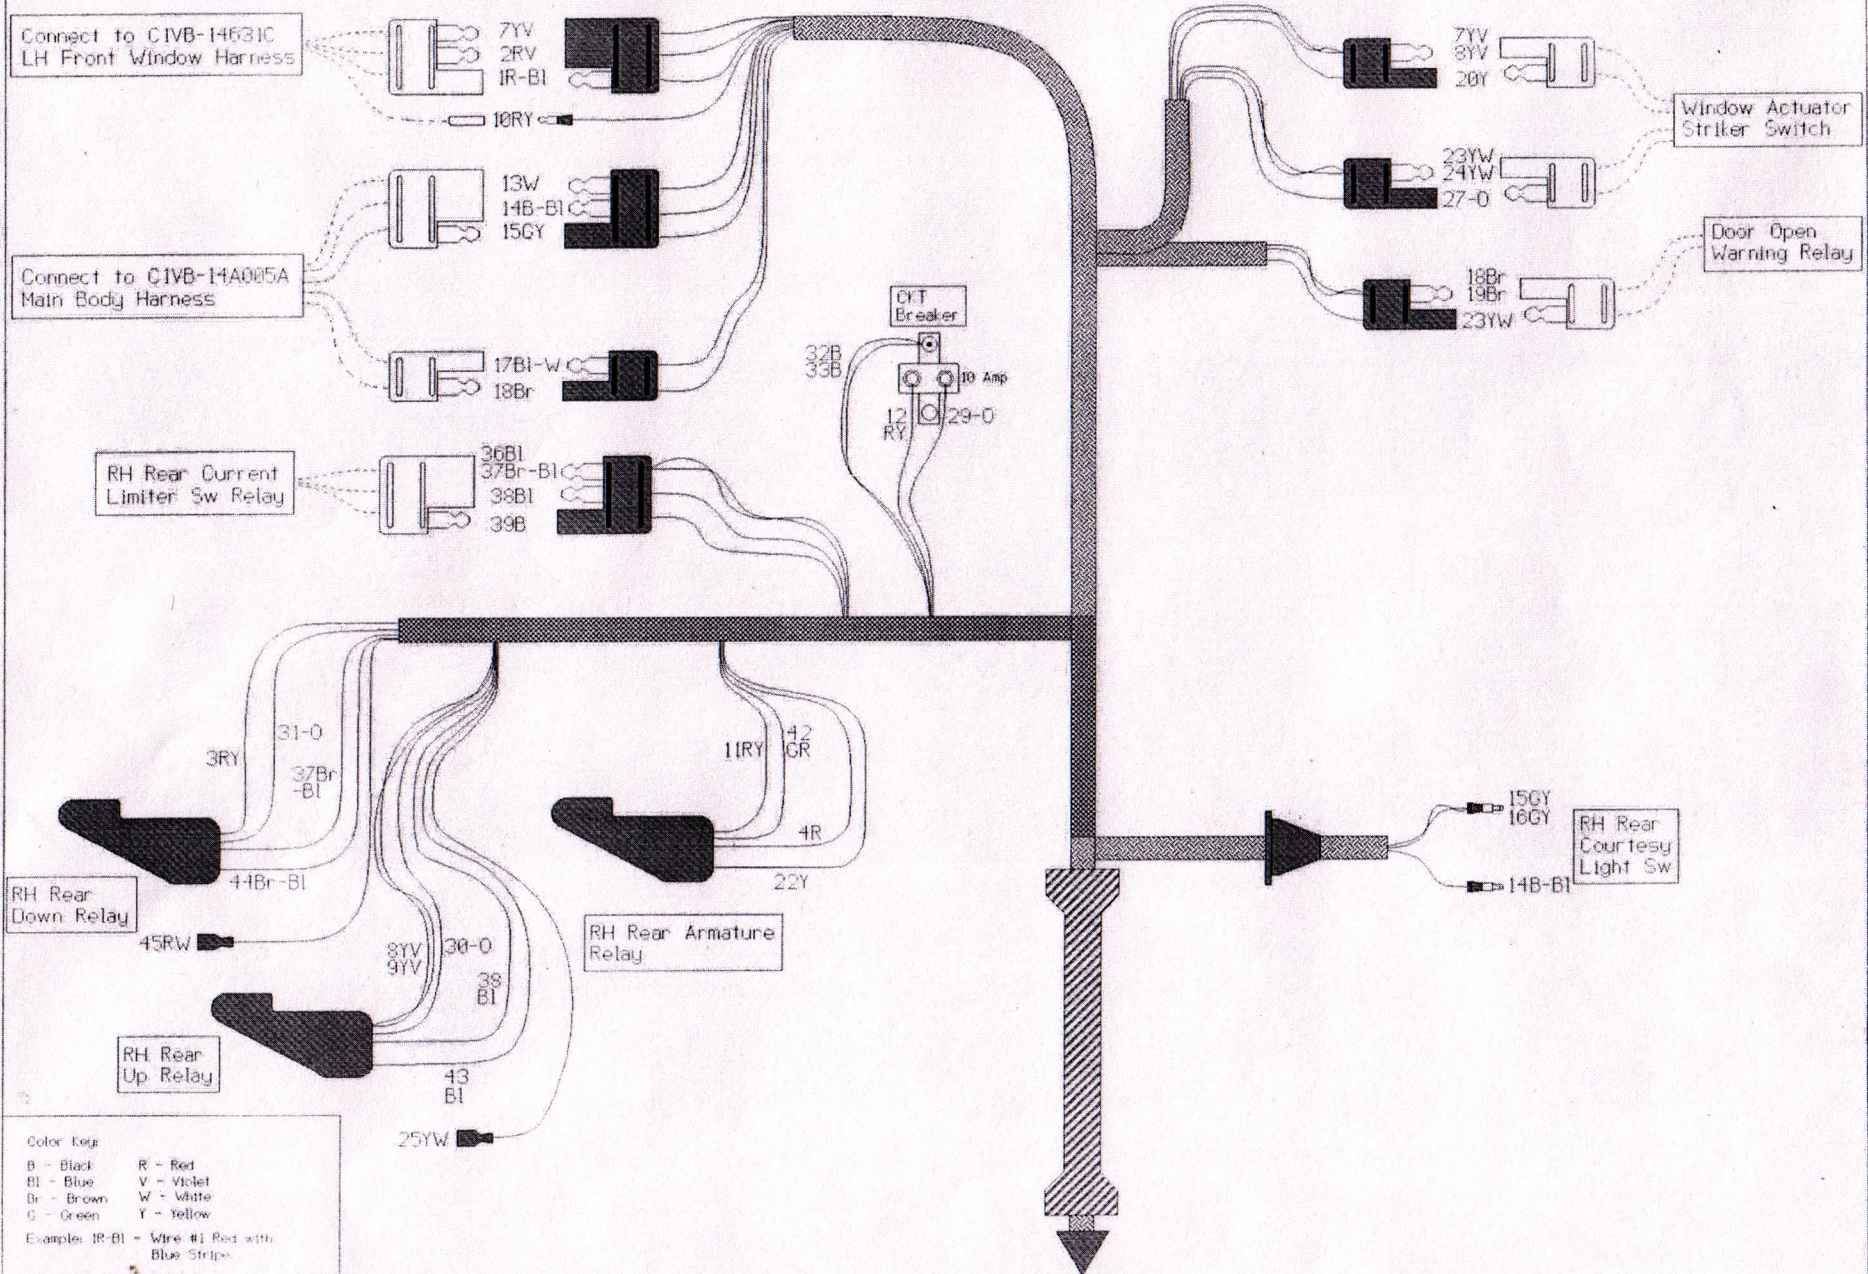

Convert with Power Windows (built after 12/28/60)

Color Key
 B - Black R - Red
 Bl - Blue V - Violet
 Br - Brown W - White
 G - Green Y - Yellow

Example: IR-BL = Wire #1 Red with Blue Strips

--- Wires not included with main wiring. Indicates information only.

Drawn By CD0 07/01/14

See Page 2

Convert with Power Windows (built after 12/28/60)

See Page 1

Color Key
 B - Black R - Red
 Bl - Blue V - Violet
 Br - Brown W - White
 G - Green Y - Yellow

Examples: 1R-BL = Wire #1 Red with Blue Stripes.
 ---- Wire(s) not included with main wiring. Indicates Information Only.

Drawn By CDD 07/01/14