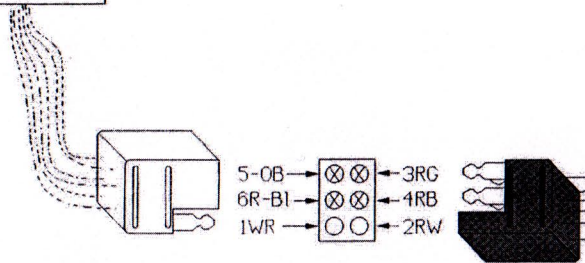

L 14398 m

LINCOLN

C3VY-14398A 63 DASH PANEL TO ENG FEED (6930)

04/01/13

without A/C

#-14289
Dash/Engine

Heater Blower
Motor Resistor

Ign Coil 3RG

Temp Sender 2RW

Oil Sender 1WR

Color Key:
 B - Black O - Orange
 BL - Blue R - Red
 G - Green W - White

Example: 21R-B1 = Wire #21 Red with Blue Stripe.

--- Wires not included with main wiring. (Indicates Information Only)