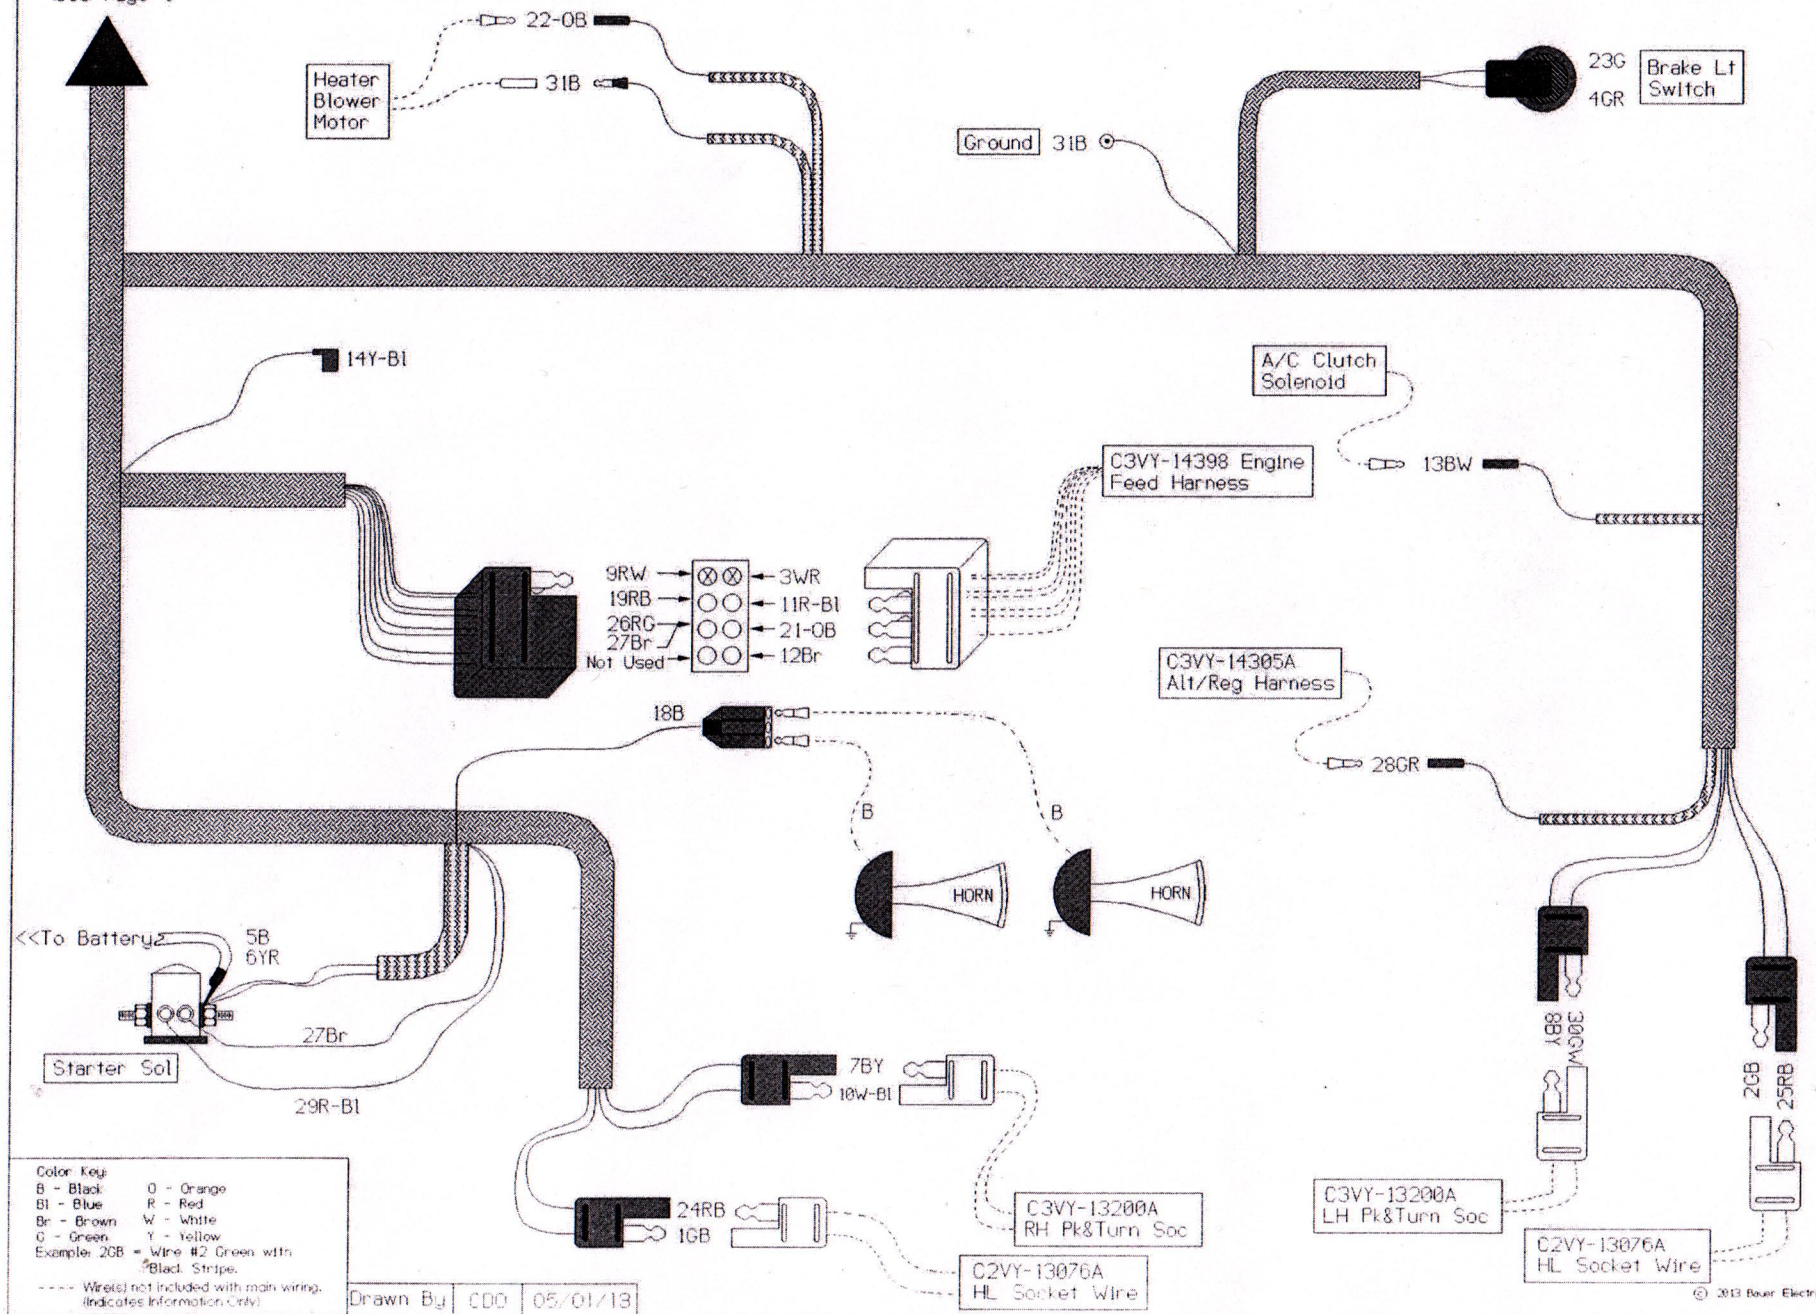

L14289m

LINCOLN C3VY-14289D 63 DASH/HEADLIGHT JUNCTION,LIN (5712.80) Page 1 of 2

Lincoln (w/AC)

See Page 2

Color Key
 B - Black O - Orange
 BI - Blue R - Red
 Br - Brown W - White
 G - Green Y - Yellow
 Example: 20B = Wire #2 Green with Black Stripe.

---- Wire(s) not included with main wiring. Indicates information only.

Drawn By: CDD 05/01/13

L14289M

LINCOLN C3VY-14289D 63 DASH/HEADLIGHT JUNCTION, LIN (5712.80) Page 2 of 2

Lincoln (w/AC)

See Page 1

Color Key:
 B - Black O - Orange
 Bl - Blue R - Red
 Br - Brown W - White
 G - Green Y - Yellow
 Example: 20B = Wire #2 Green with
 Black Stripes.
 ---- Wires not included with main wiring.
 (Indicates Information Only)

Drawn By CDD 05/01/13