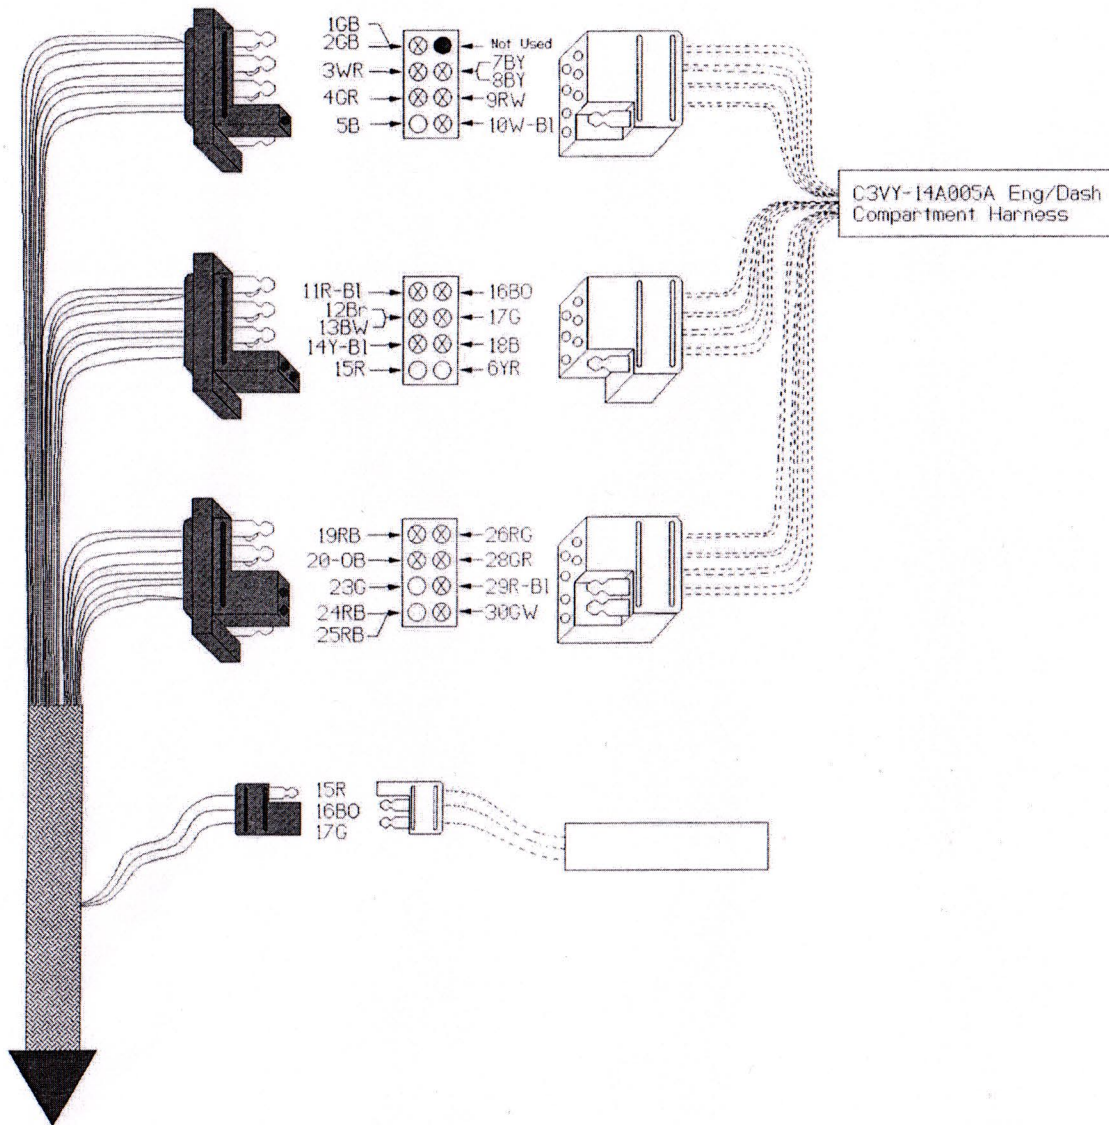

L14289m

LINCOLN C3VY-14289D 63 DASH/HEADLIGHT JUNCTION,LIN (5712.80) Page 1 of 2

Lincoln (w/AC)

See Page 2

Color Key
 B - Black O - Orange
 BI - Blue R - Red
 Br - Brown W - White
 G - Green Y - Yellow
 Example: 20B = Wire #2 Green with Black Stripe.

---- Wire(s) not included with main wiring. Indicates information only.

Drawn By: CDD 05/01/13

L14289M

LINCOLN C3VY-14289D 63 DASH/HEADLIGHT JUNCTION, LIN (5712.80) Page 2 of 2

Lincoln (w/AC)

See Page 1

Color Key:
 B - Black O - Orange
 Bl - Blue R - Red
 Br - Brown W - White
 G - Green Y - Yellow
 Example: 20B = Wire #2 Green with
 Black Stripes.
 ---- Wires not included with main wiring.
 (Indicates Information Only)

Drawn By CDD 05/01/13