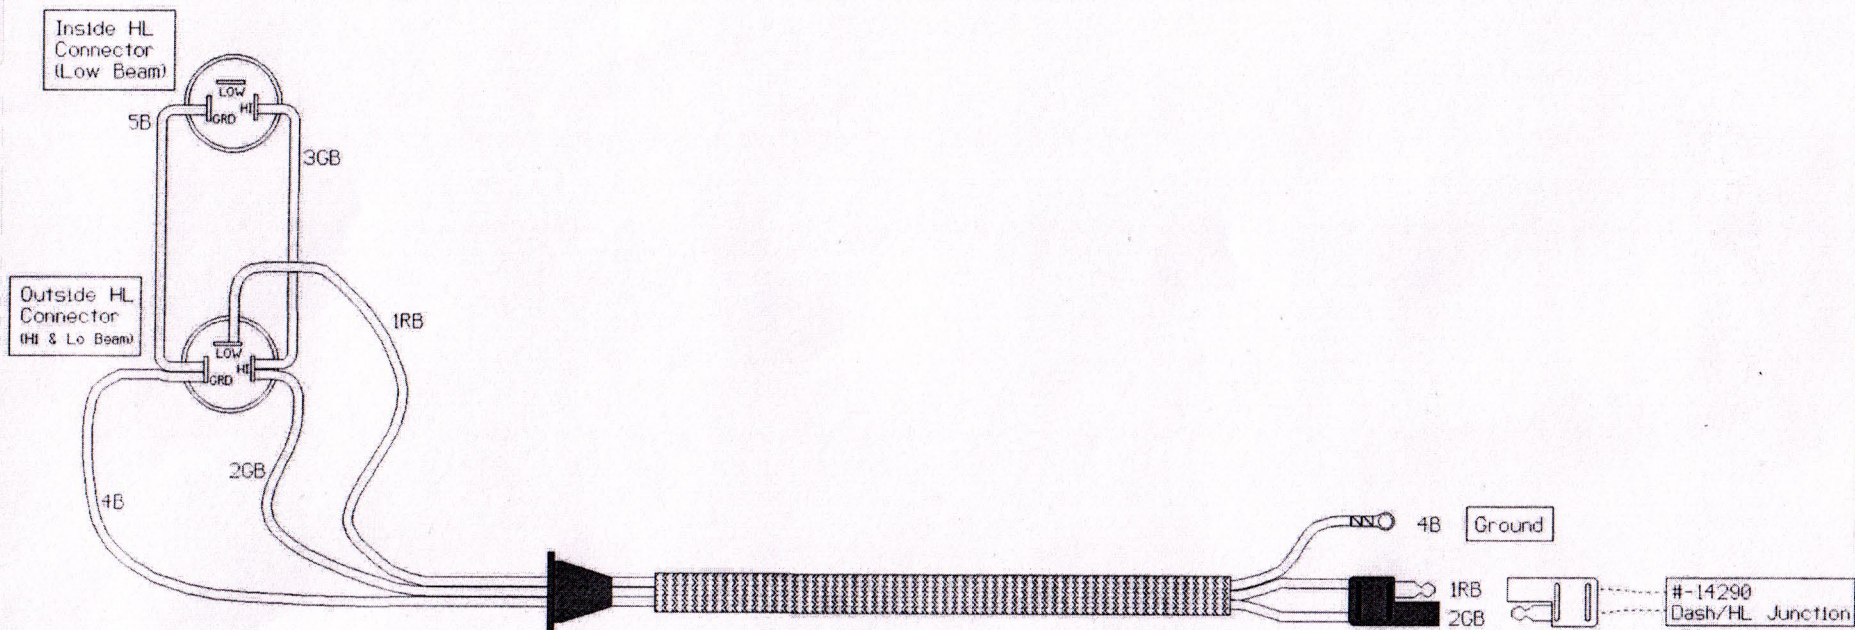

L13076K

LINCOLN

C1VB-13076A 61 HL SOCKET WIRE, LIN (4911.725)

12/23/13

T-Bird

Color Key:

- B - Black
- C - Green
- R - Red

Example: 10B = Wire #1 Green with Black Stripes.