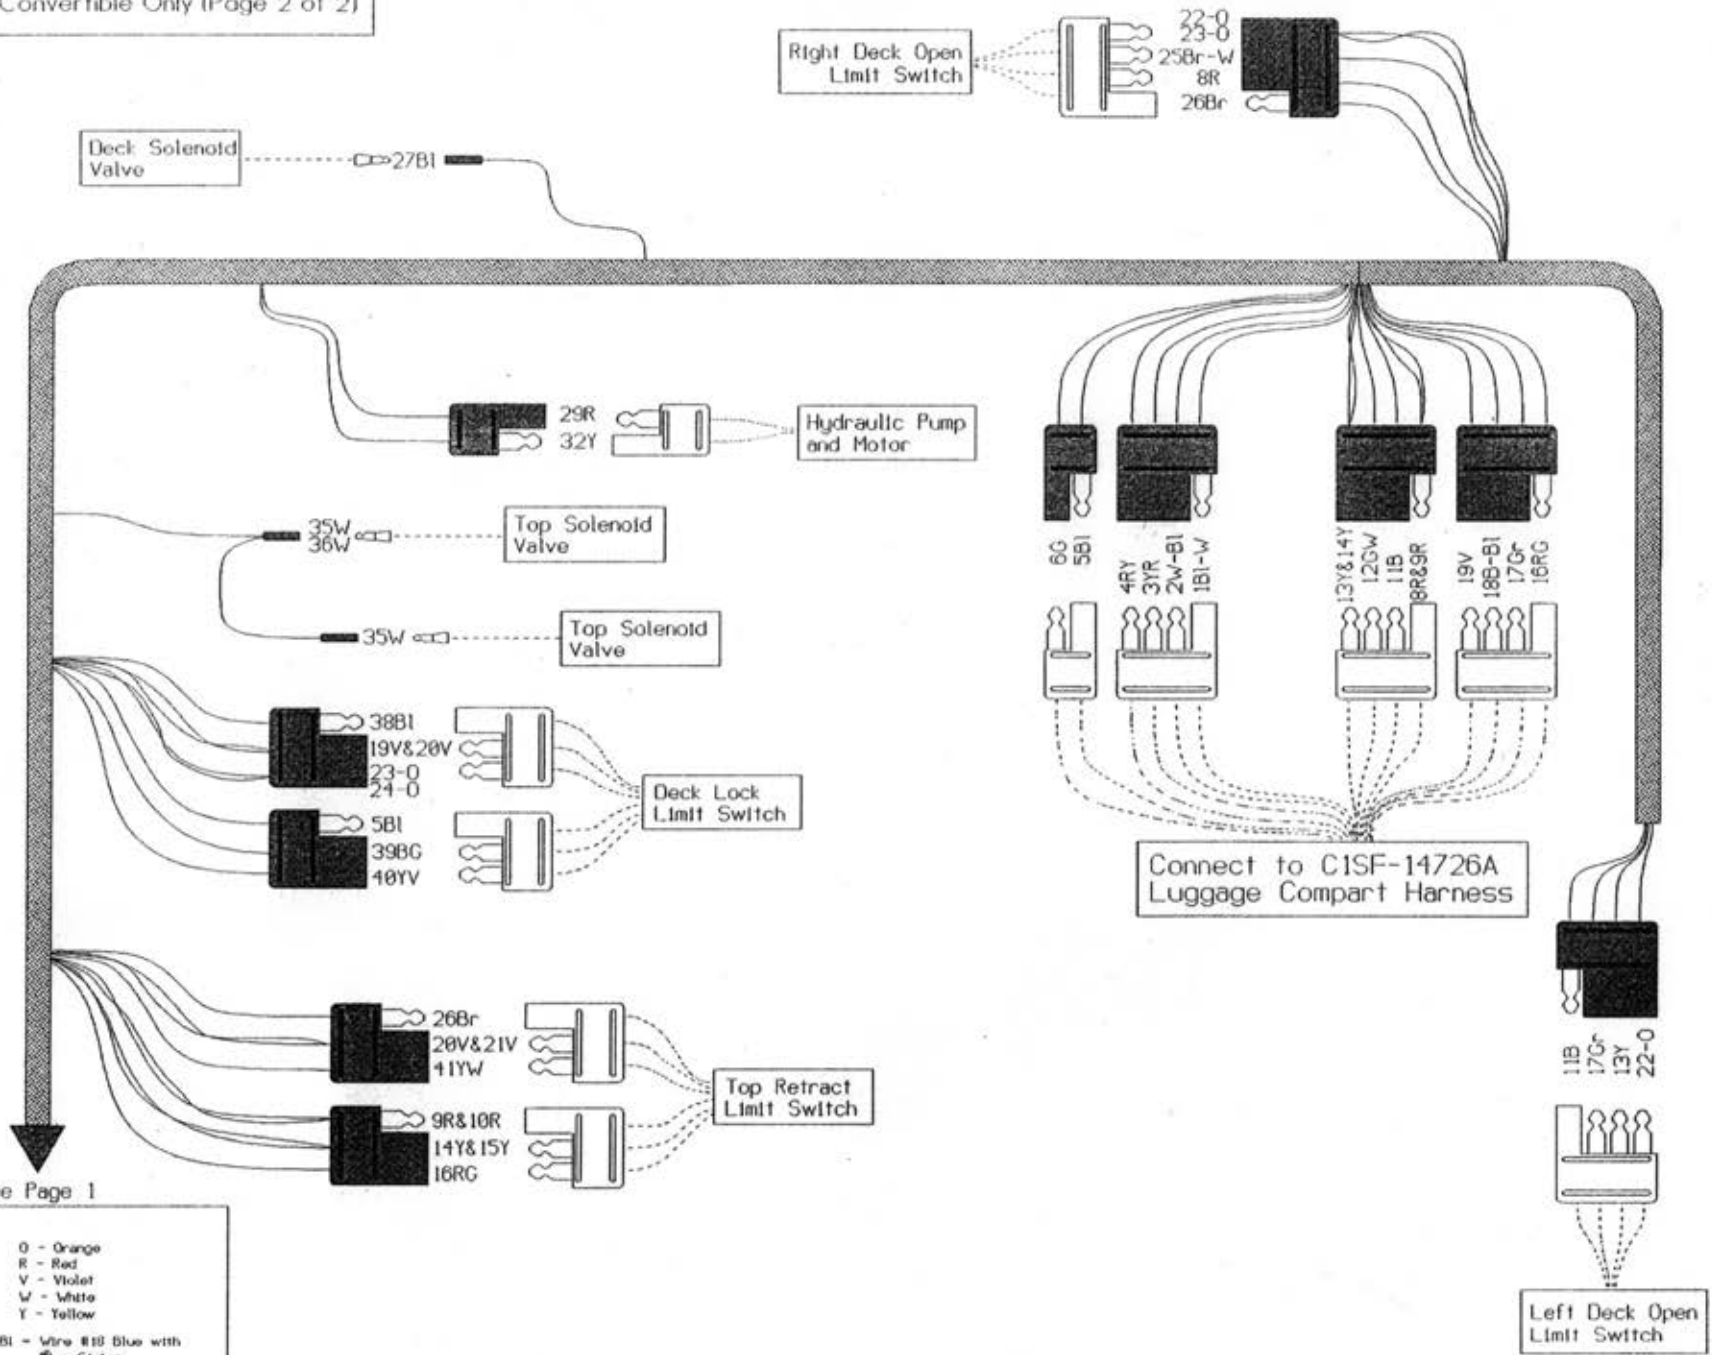

T-Bird Convertible Only (Page 1 of 2)

See Page 2

Color Key
 B - Black O - Orange
 Bl - Blue R - Red
 Br - Brown V - Violet
 G - Green W - White
 Gr - Gray Y - Yellow

Example: 18B-B1 - Wire #18 Blue with Blue Strips.

---- Wires not included with main wiring. Indicates Information Only.

Drawn By CDD 07/07/10

T-Bird Convertible Only (Page 2 of 2)

Color Key
 B - Black O - Orange
 Bl - Blue R - Red
 Br - Brown V - Violet
 G - Green W - White
 Gr - Gray Y - Yellow

Example: 18B-Bl - Wire #18 Blue with Blue Strips.

--- Wires not included with main wiring. (Indicates Information Only)

Drawn By CDO 07/07/10