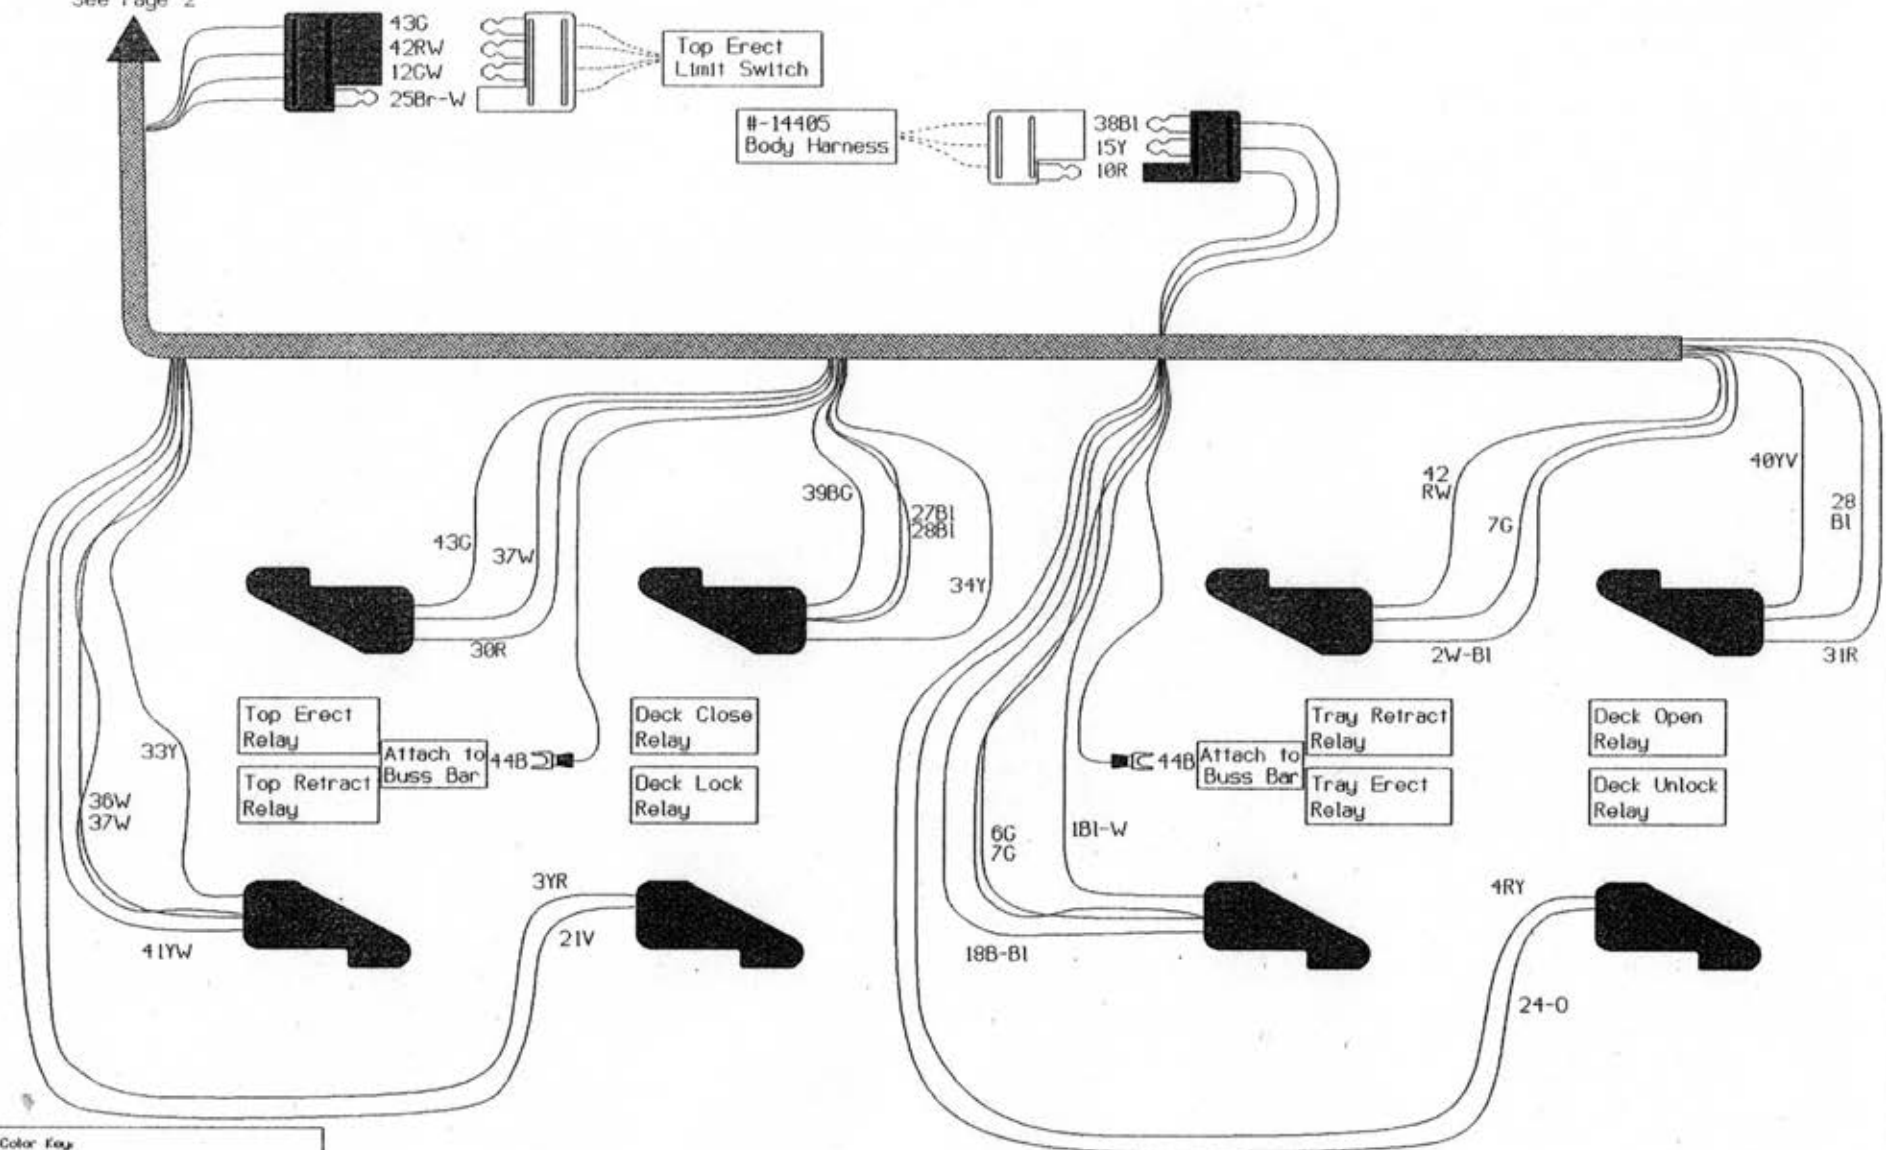

T-Bird Convertible Only (Page 1 of 2)

See Page 2

Color Key
 B - Black O - Orange
 Bl - Blue R - Red
 Br - Brown V - Violet
 G - Green W - White
 Gr - Gray Y - Yellow

Example: 18B-B1 - Wire #18 Blue with Blue Strips.

---- Wires not included with main wiring. Indicates Information Only.

Drawn By CDD 07/07/10

T-Bird Convertible Only (Page 2 of 2)

Color Key
 B - Black O - Orange
 Bl - Blue R - Red
 Br - Brown V - Violet
 G - Green W - White
 Gr - Gray Y - Yellow

Example: 18B-Bl - Wire #18 Blue with Blue Strips.

--- Wires not included with main wiring. (Indicates Information Only)

Drawn By CDO 07/07/10