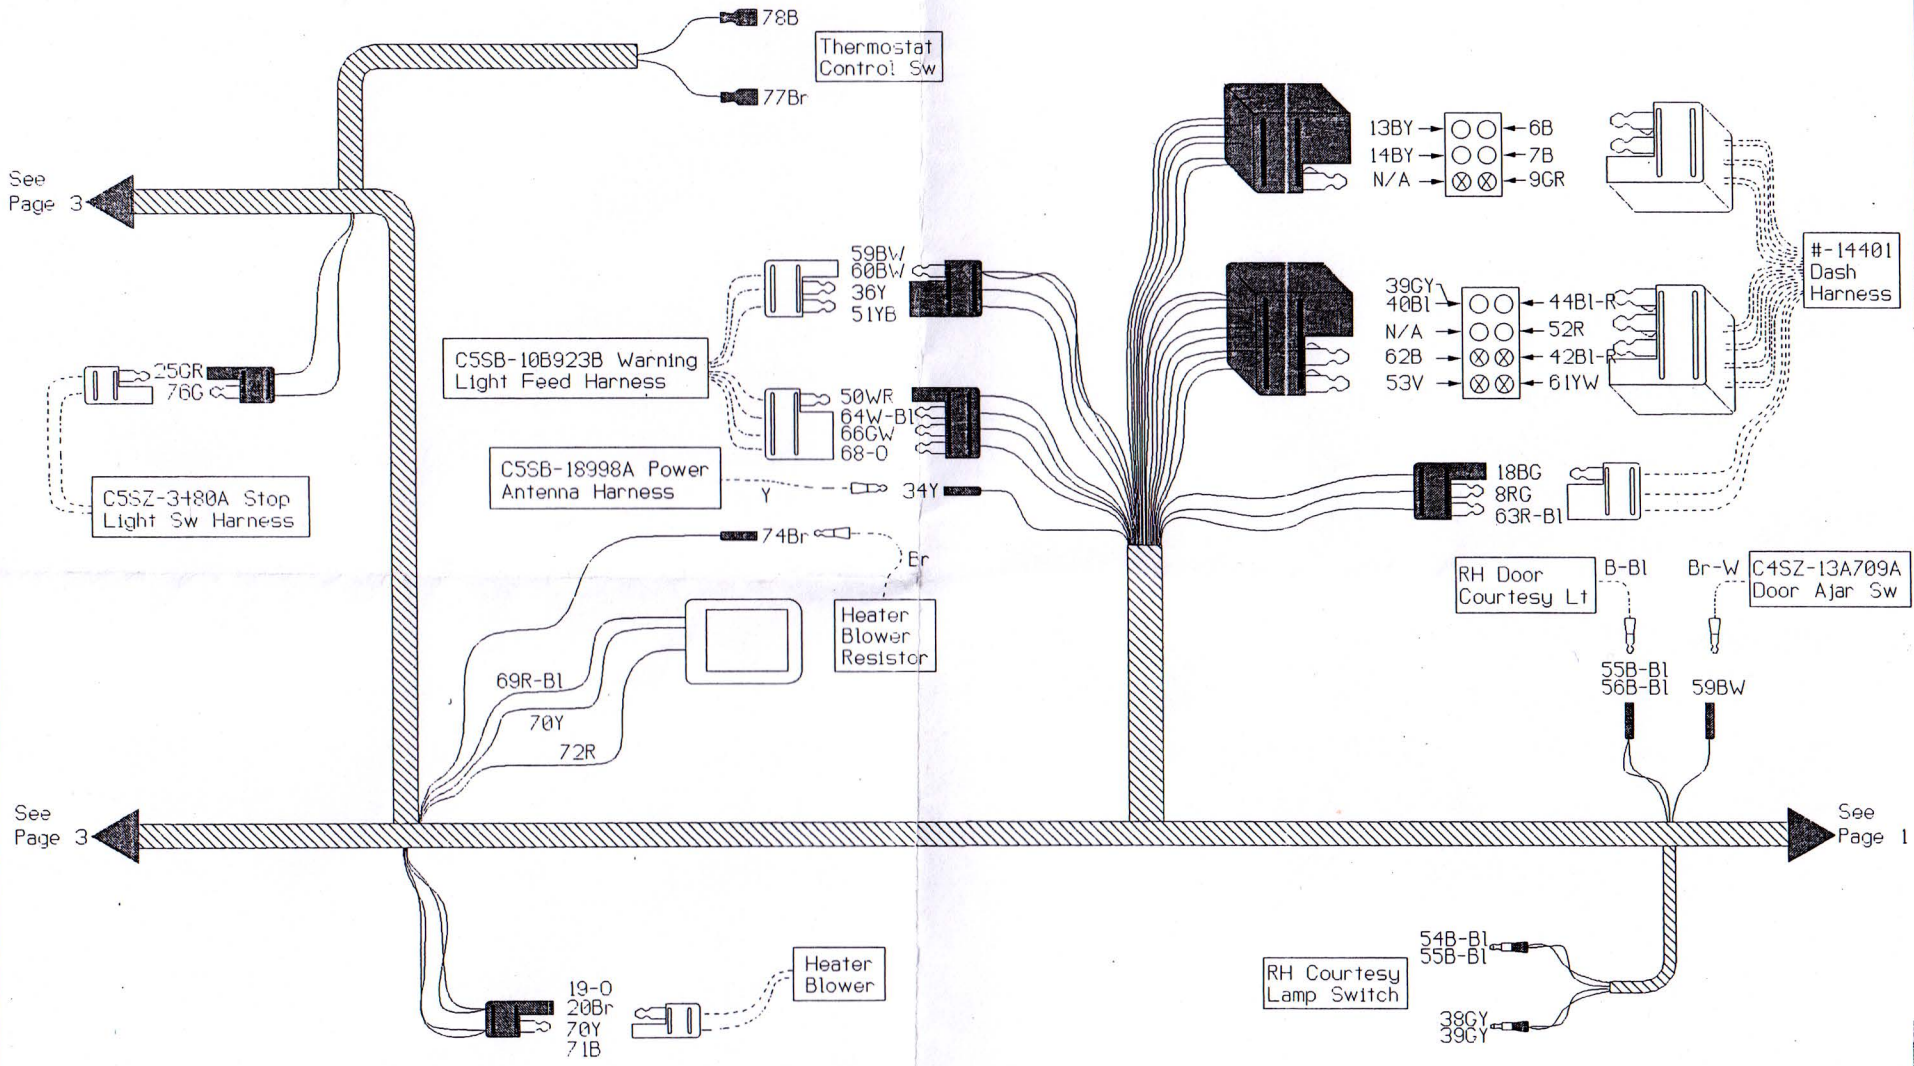

T-Bird (with A/C & Safety Pkg from 9/15/64)

See Page 2

Color Key: O - Orange, B - Black, Bl - Blue, Br - Brown, G - Green, R - Red, V - Violet, W - White, Y - Yellow.
 Example: 15BG = Wire #15 Black with Green Stripe.
 Note: Wire #43 thru 49 are connected together in the harness.
 --- Wires not included with main wiring. Indicates information only.

Drawn By: CDD 01/01/16

T-Bird (with A/C & Safety Pkg from 9/15/64)

See Page 3

See Page 3

See Page 1

Color Key:
 O - Orange
 B - Black R - Red
 Bl - Blue V - Violet
 Br - Brown W - White
 C - Green Y - Yellow

Example: 15BC = Wire #15 Black with Green Strips.

Note: Wire #43 thru 49 are connected together in the harness.

--- Wires not included with main wiring indicates information only

Drawn By: CDD 01/01/16

T-Bird (with A/C & Safety Pkg from 9/15/64)

See Page 2

See Page 2

Color Key: O - Orange
 B - Black R - Red
 Bl - Blue V - Violet
 Br - Brown W - White
 G - Green Y - Yellow
 Example: 15BG = Wire #15 Black with Green Stripes.
 Note: Wire #43 thru 49 are connected together in the harness.
 --- Wires not included with main wiring. Indicates information only.