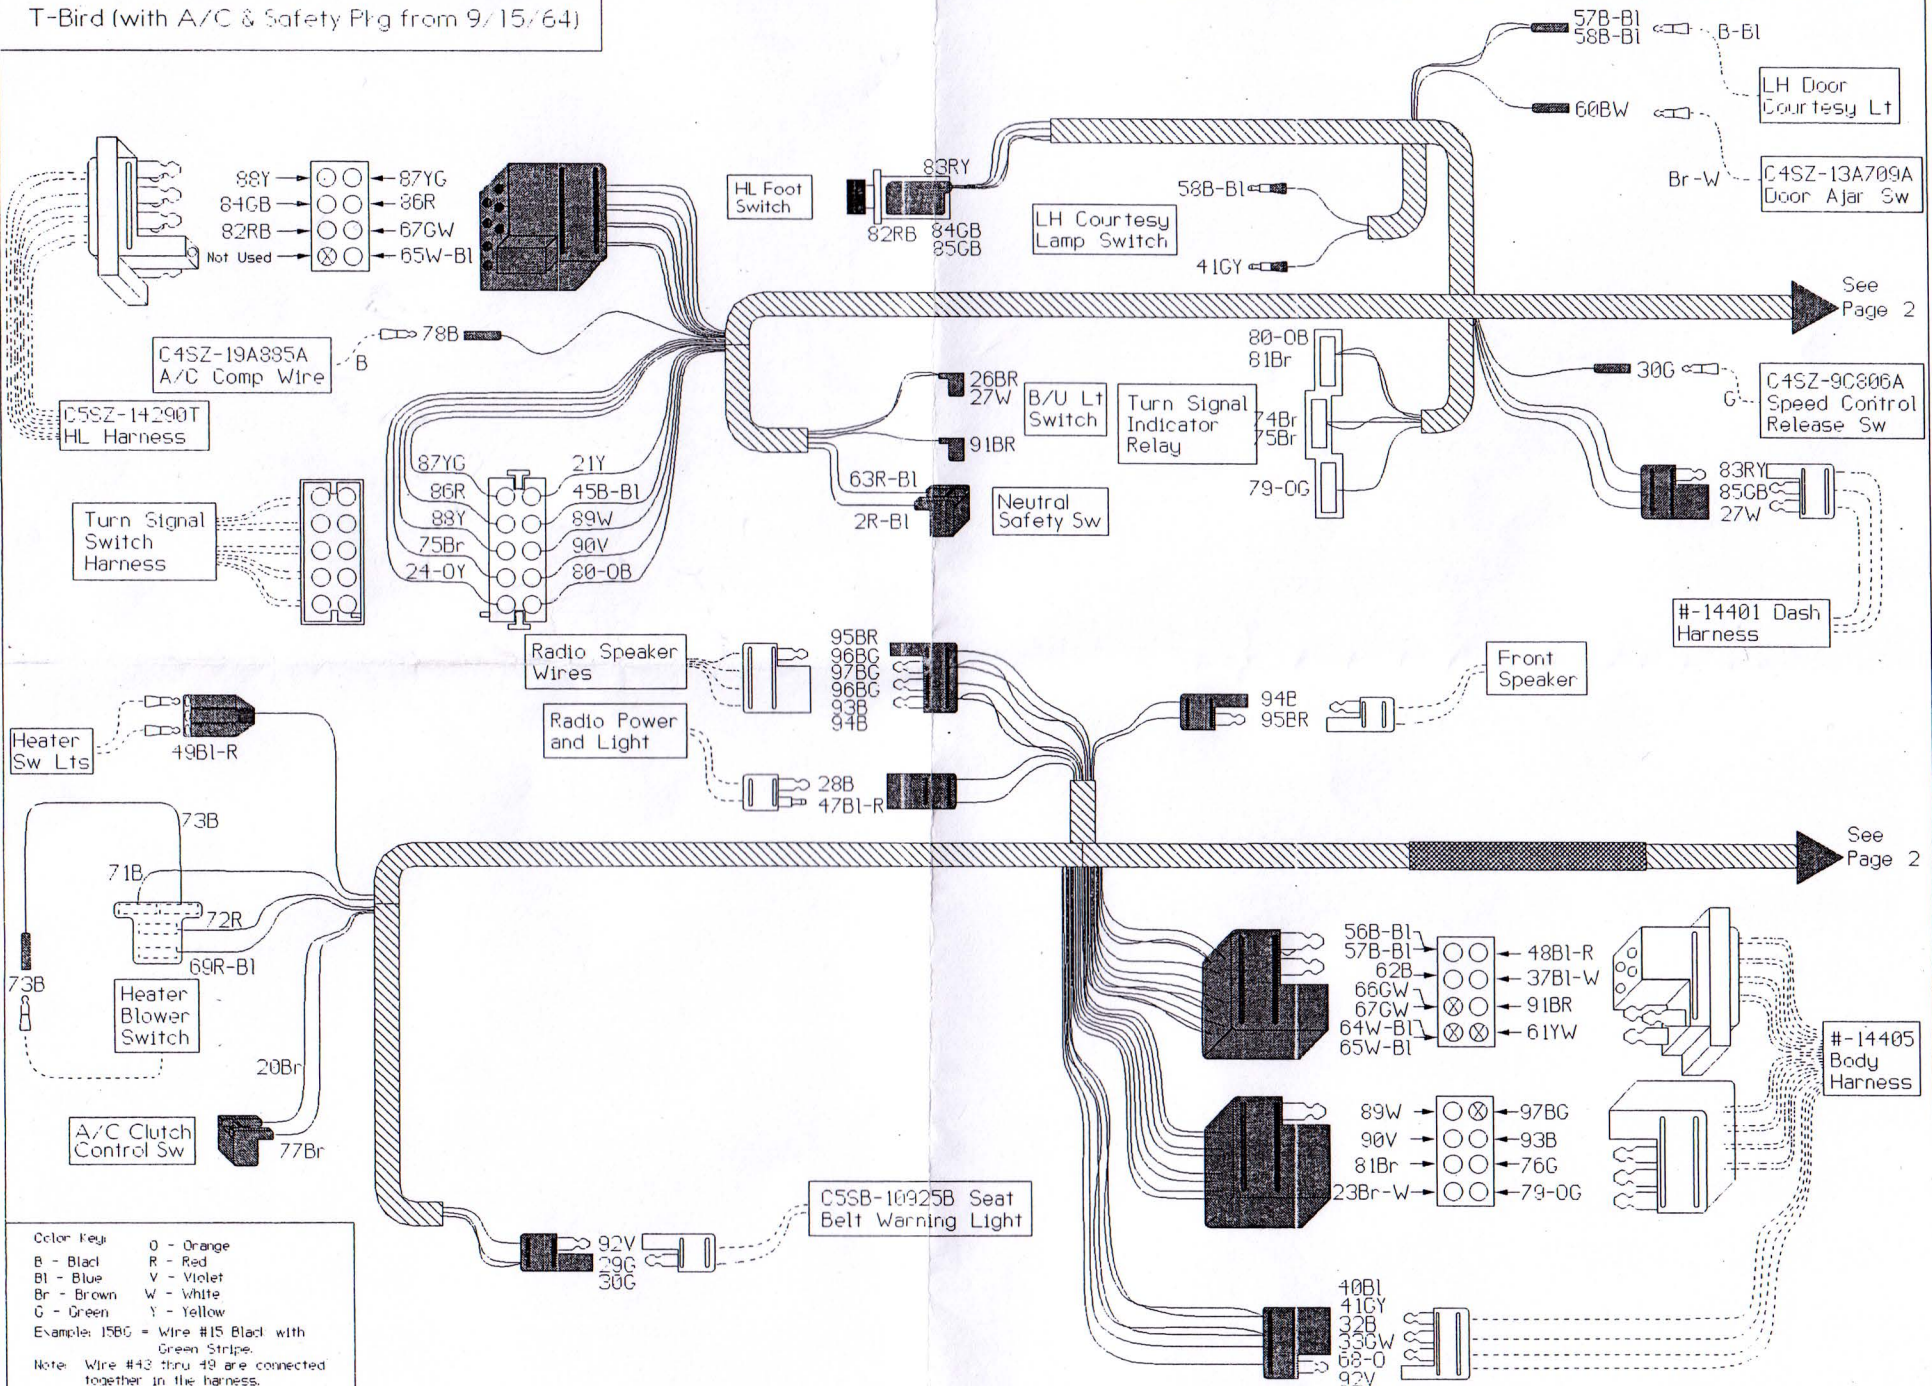

T-Bird (with A/C & Safety Pkg from 9/15/64)

See Page 2

Color Key: O - Orange, B - Black, Bl - Blue, Br - Brown, G - Green, R - Red, V - Violet, W - White, Y - Yellow.
 Example: 15BG = Wire #15 Black with Green Stripe.
 Note: Wire #43 thru 49 are connected together in the harness.
 --- Wires not included with main wiring. Indicates information only.

Drawn By: CDD 01/01/16

T-Bird (with A/C & Safety Pkg from 9/15/64)

See Page 3

See Page 3

See Page 1

Color Key:
 O - Orange
 B - Black R - Red
 Bl - Blue V - Violet
 Br - Brown W - White
 C - Green Y - Yellow

Example: 15BC = Wire #15 Black with Green Strips.

Note: Wire #43 thru 49 are connected together in the harness.

--- Wires not included with main wiring indicates information only

Drawn By: CDD 01/01/16

T-Bird (with A/C & Safety Pkg from 9/15/64)

See Page 2

See Page 2

Color Key: O - Orange
 B - Black R - Red
 Bl - Blue V - Violet
 Br - Brown W - White
 G - Green Y - Yellow
 Example: 15BG = Wire #15 Black with Green Stripes.
 Note: Wire #43 thru 49 are connected together in the harness.
 --- Wires not included with main wiring. Indicates information only.