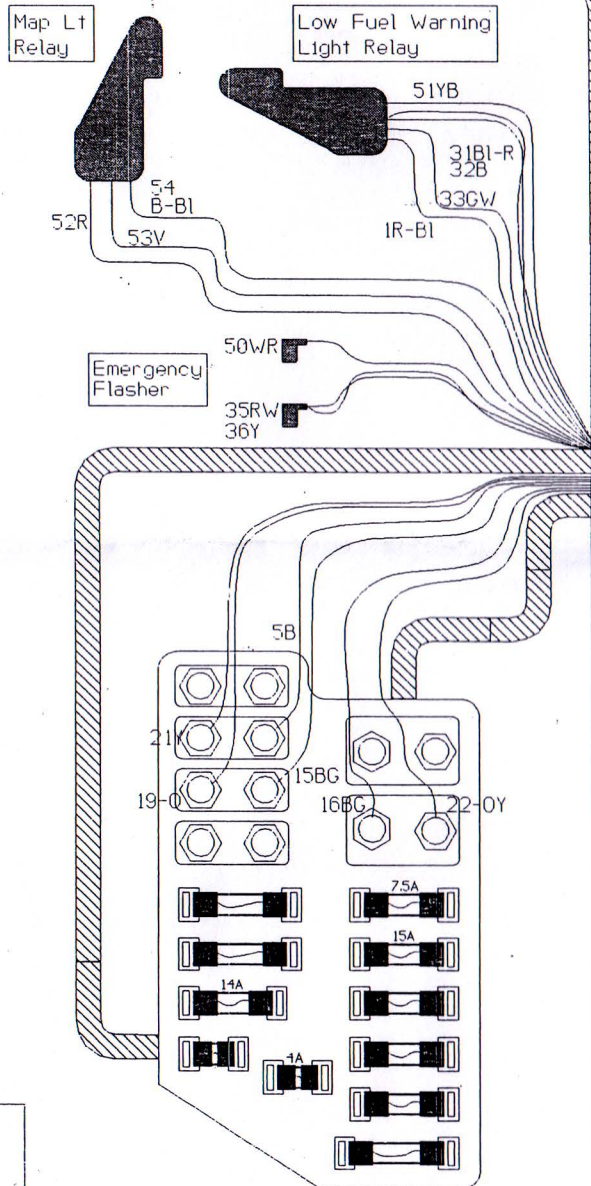

T-Bird (with A/C & Safety Pkg from 9/15/64)

See Page 2

Color Key: O - Orange, B - Black, Bl - Blue, Br - Brown, G - Green, R - Red, V - Violet, W - White, Y - Yellow.
 Example: 15BG = Wire #15 Black with Green Stripe.
 Note: Wire #43 thru 49 are connected together in the harness.
 --- Wires not included with main wiring. Indicates information only.

Drawn By: CDD 01/01/16

T-Bird (with A/C & Safety Pkg from 9/15/64)

See Page 3

See Page 3

See Page 1

Color Key:
 O - Orange
 B - Black R - Red
 Bl - Blue V - Violet
 Br - Brown W - White
 C - Green Y - Yellow

Example: 15BC = Wire #15 Black with Green Strips.

Note: Wire #43 thru 49 are connected together in the harness.

--- Wires not included with main wiring indicates information only

Drawn By: CDD 01/01/16

T-Bird (with A/C & Safety Pkg from 9/15/64)

See Page 2

See Page 2

Color Key: O - Orange
 B - Black R - Red
 Bl - Blue V - Violet
 Br - Brown W - White
 G - Green Y - Yellow
 Example: 15BG = Wire #15 Black with Green Stripes.
 Note: Wire #43 thru 49 are connected together in the harness.
 --- Wires not included with main wiring. Indicates information only.