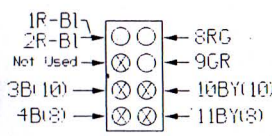

T-Bird (with A/C & Safety Pkg from 9/15/64)

See Page 2

Color Key: O - Orange, B - Black, Bl - Blue, Br - Brown, G - Green, R - Red, V - Violet, W - White, Y - Yellow.
Example: 15BG = Wire #15 Black with Green Stripe.
Note: Wire #43 thru 49 are connected together in the harness.
--- Wires not included with main wiring. Indicates information only.

Drawn By: CDD 01/01/16