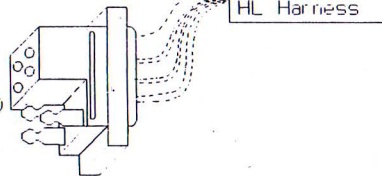

T-Bird (with A/C & Safety Pkg from 9/15/64)

See Page 2

Color Key: O - Orange, B - Black, Bl - Blue, Br - Brown, G - Green, R - Red, V - Violet, W - White, Y - Yellow.
Example: 15BG = Wire #15 Black with Green Stripe.
Note: Wire #43 thru 49 are connected together in the harness.
--- Wires not included with main wiring. Indicates information only.

Drawn By: CDD 01/01/16