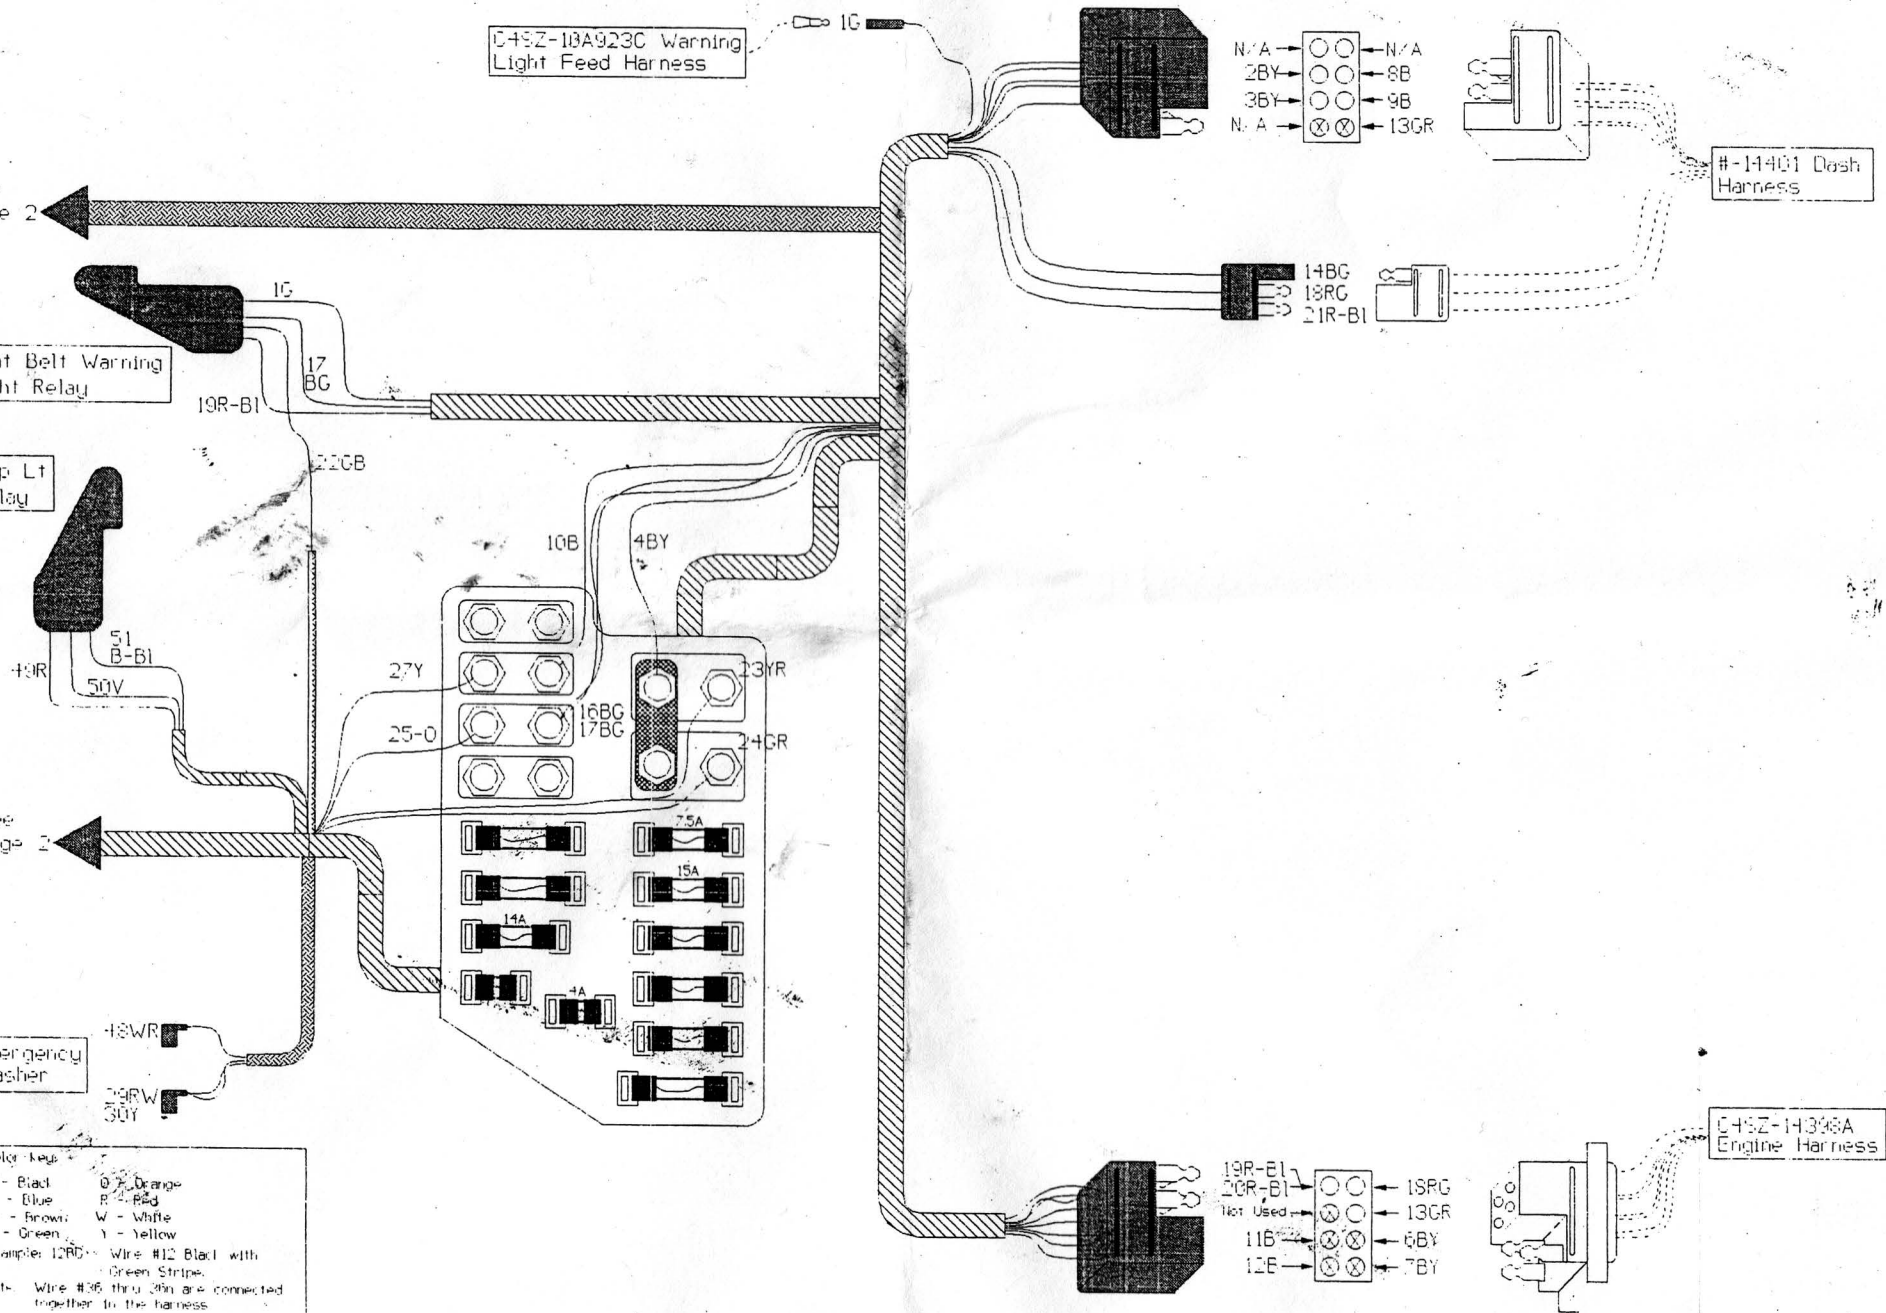

T-Bird (with A/C & Trans Ign)

C4SZ-10A923C Warning Light Feed Harness

See Page 2

Seat Belt Warning Light Relay

Map Lt Relay

See Page 2

Emergency Flasher

Color Keys

B - Black	O - Orange
Bl - Blue	R - Red
Br - Brown	W - White
G - Green	Y - Yellow

Example: 12RG - Wire #12 Black with Green Stripes

Note: Wire #36 thru #39 are connected together in the harness

Wires not included with main wiring. See other information only.

Drawn By: CDD 08/01/13

#-14401 Dash Harness

C4SZ-14396A Engine Harness

T-Bird (with A/C & Trans Ign)

See Page 3 ← → See Page 1

See Page 3 ← → See Page 1

Color Key
 B - Black O - Orange
 Bl - Blue R - Red
 Br - Brown W - White
 G - Green Y - Yellow
 Example: 12B0 = Wire #12 Black with Green Stripes.
 Note: Wire #36 thru 39 are connected together in the harness.
 Wires not included with main wiring indicated information only.

Drawn By: CDD 08/01/13

T-Bird (with A/C & Trans Ign)

See Page 4 ← → See Page 2

See Page 4 ← → See Page 2

Color Key

B - Black	O - Orange
Bl - Blue	R - Red
Br - Brown	W - White
G - Green	Y - Yellow

Example: 120G = Wire #12 Black with Green Strips