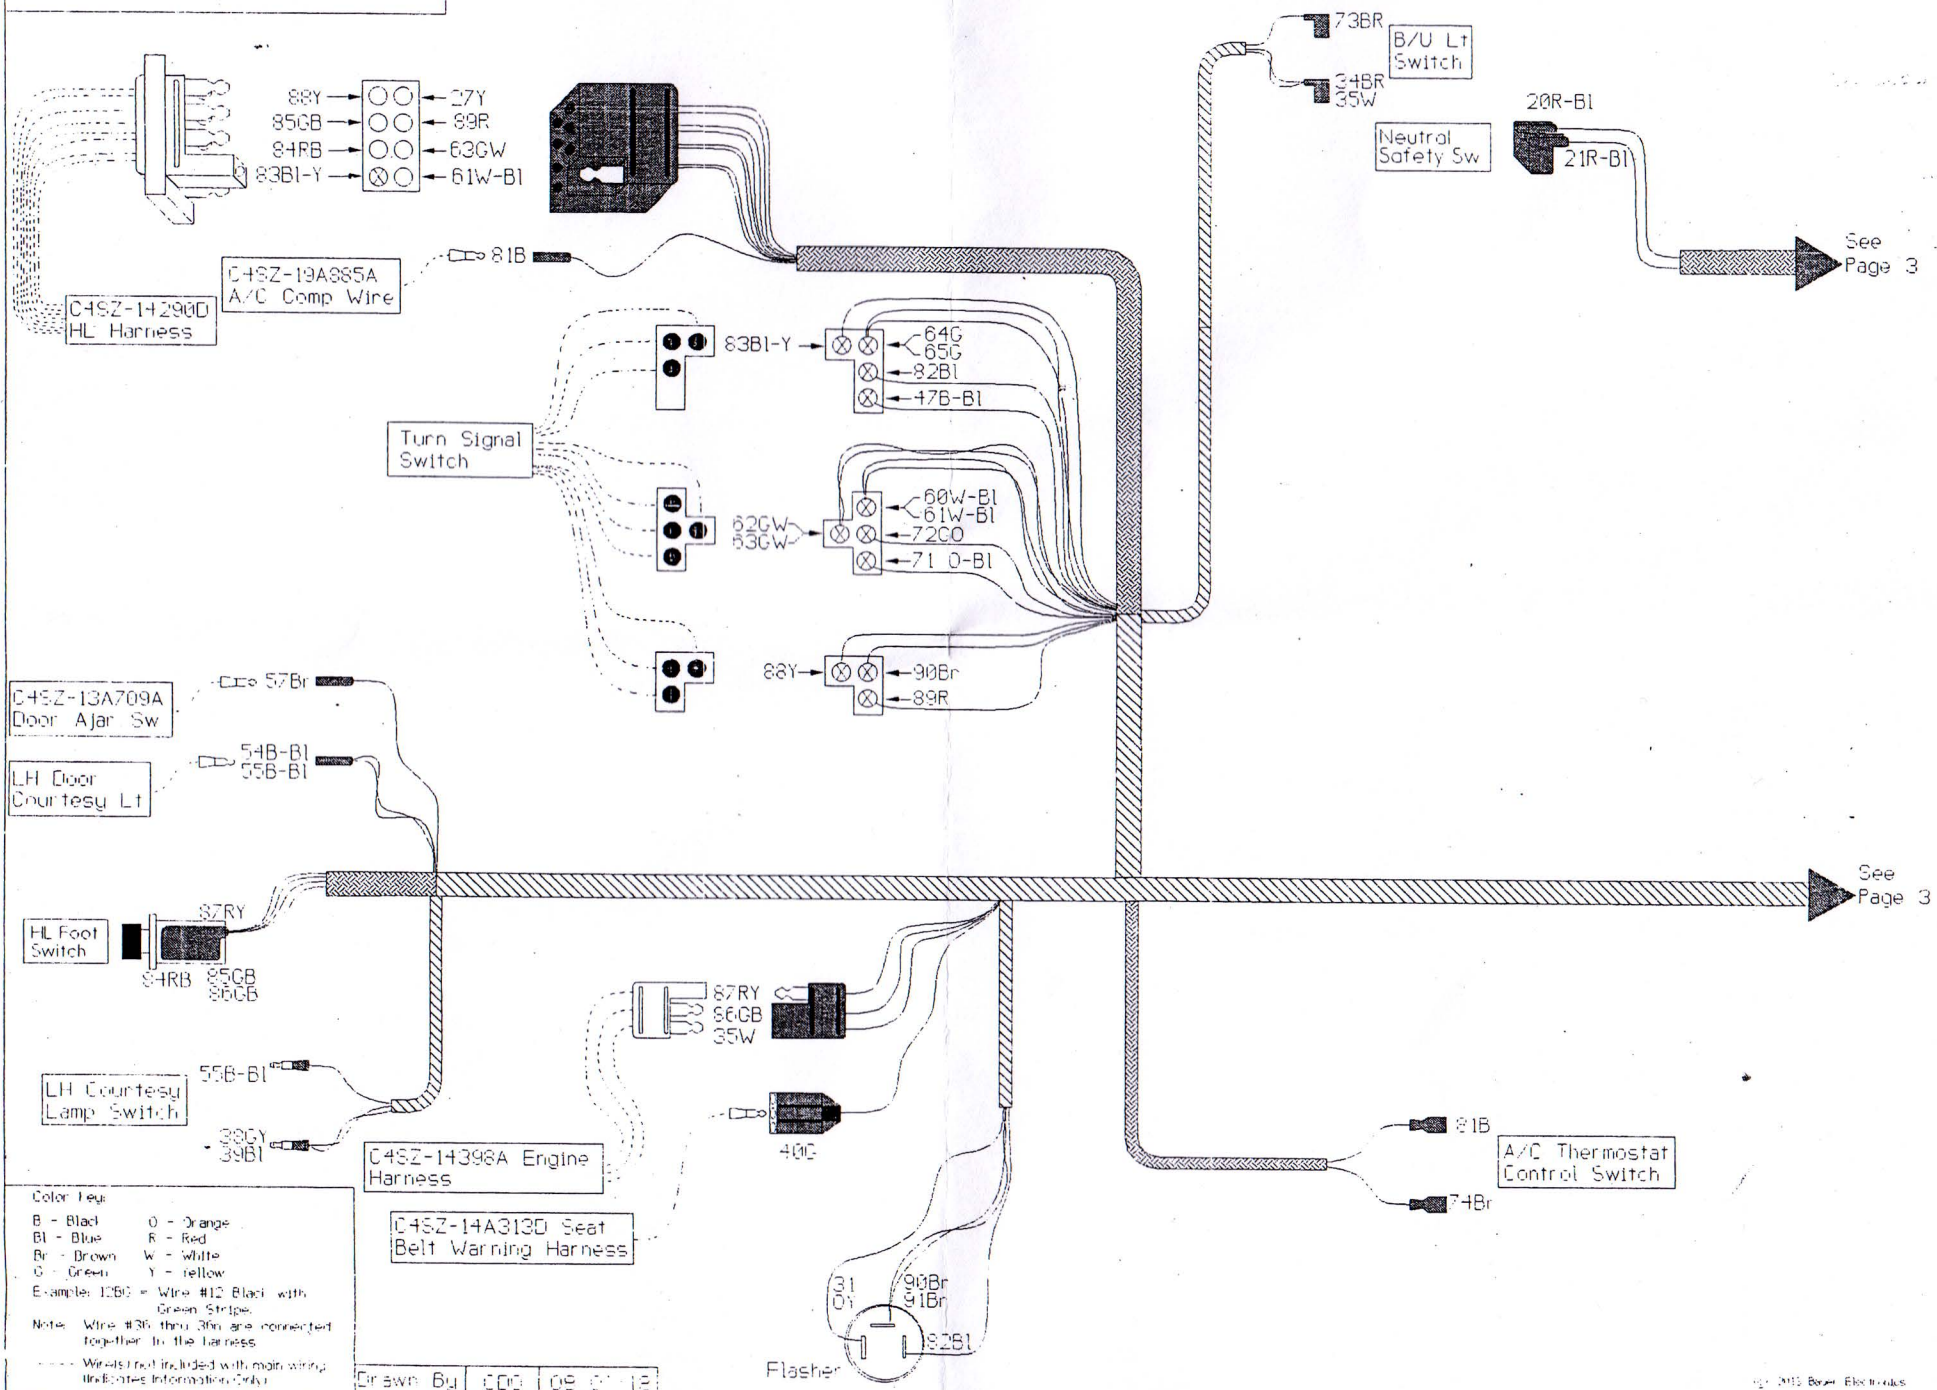

B - Black	O - Orange
Bl - Blue	R - Red
Br - Brown	W - White
G - Green	Y - Yellow

Example: 12RG - Wire #12 Black with Green Stripes

Note: Wire #36 thru #39 are connected together in the harness

Wires not included with main wiring. See other information only.

Drawn By: CDD 08/01/13

#-14401 Dash Harness

C4SZ-14396A Engine Harness

T-Bird (with A/C & Trans Ign)

See Page 3 ← → See Page 1

See Page 3 ← → See Page 1

Color Key
 B - Black O - Orange
 Bl - Blue R - Red
 Br - Brown W - White
 G - Green Y - Yellow
 Example: 12B0 = Wire #12 Black with Green Stripes.
 Note: Wire #36 thru 39 are connected together in the harness.
 Wires not included with main wiring indicated information only.

Drawn By: CDD 08/01/13

T-Bird (with A/C & Trans Ign)

See Page 4 ← → See Page 2

See Page 4 ← → See Page 2

Color Key

B - Black	O - Orange
Bl - Blue	R - Red
Br - Brown	W - White
G - Green	Y - Yellow

Example: 120G = Wire #12 Black with Green Strips

Note: Wire #36 thru 39 are connected together to the harness.

Wires not included with main wiring indicate information only.

Drawn By: CDD 08/01/18

T-Bird (with A/C & Trans Ign)

See Page 3

See Page 3