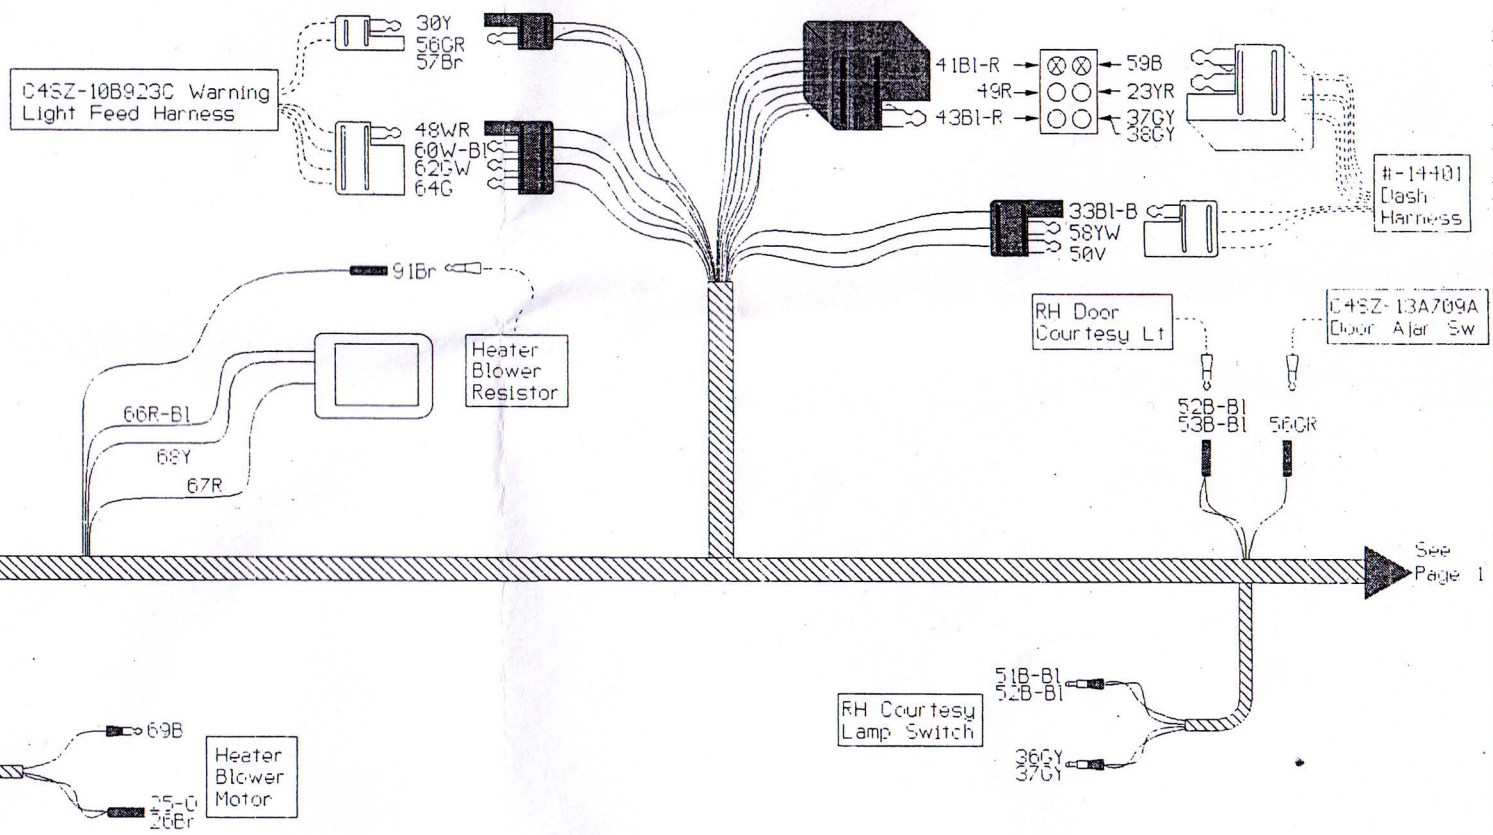

B - Black	O - Orange
Bl - Blue	R - Red
Br - Brown	W - White
G - Green	Y - Yellow

Example: 12RG - Wire #12 Black with Green Stripes

Note: Wire #36 thru #39 are connected together in the harness

Wires not included with main wiring. See other information only.

Drawn By: CDD 08/01/13

#-14401 Dash Harness

C4SZ-14396A Engine Harness

T-Bird (with A/C & Trans Ign)

See Page 3 ← → See Page 1

See Page 3 ← → See Page 1

Color Key
 B - Black O - Orange
 Bl - Blue R - Red
 Br - Brown W - White
 G - Green Y - Yellow
 Example: 12B0 = Wire #12 Black with Green Stripes.
 Note: Wire #36 thru 39 are connected together in the harness.
 Wires not included with main wiring indicated information only.

Drawn By: CDD 08/01/13

T-Bird (with A/C & Trans Ign)

See Page 4 ← → See Page 2

See Page 4 ← → See Page 2

Color Key

B - Black	O - Orange
Bl - Blue	R - Red
Br - Brown	W - White
G - Green	Y - Yellow

Example: 120G = Wire #12 Black with Green Strips

Note: Wire #36 thru 39 are connected together to the harness.

Wires not included with main wiring indicate information only.

Drawn By: CDD 08/01/18

T-Bird (with A/C & Trans Ign)

See Page 3

See Page 3