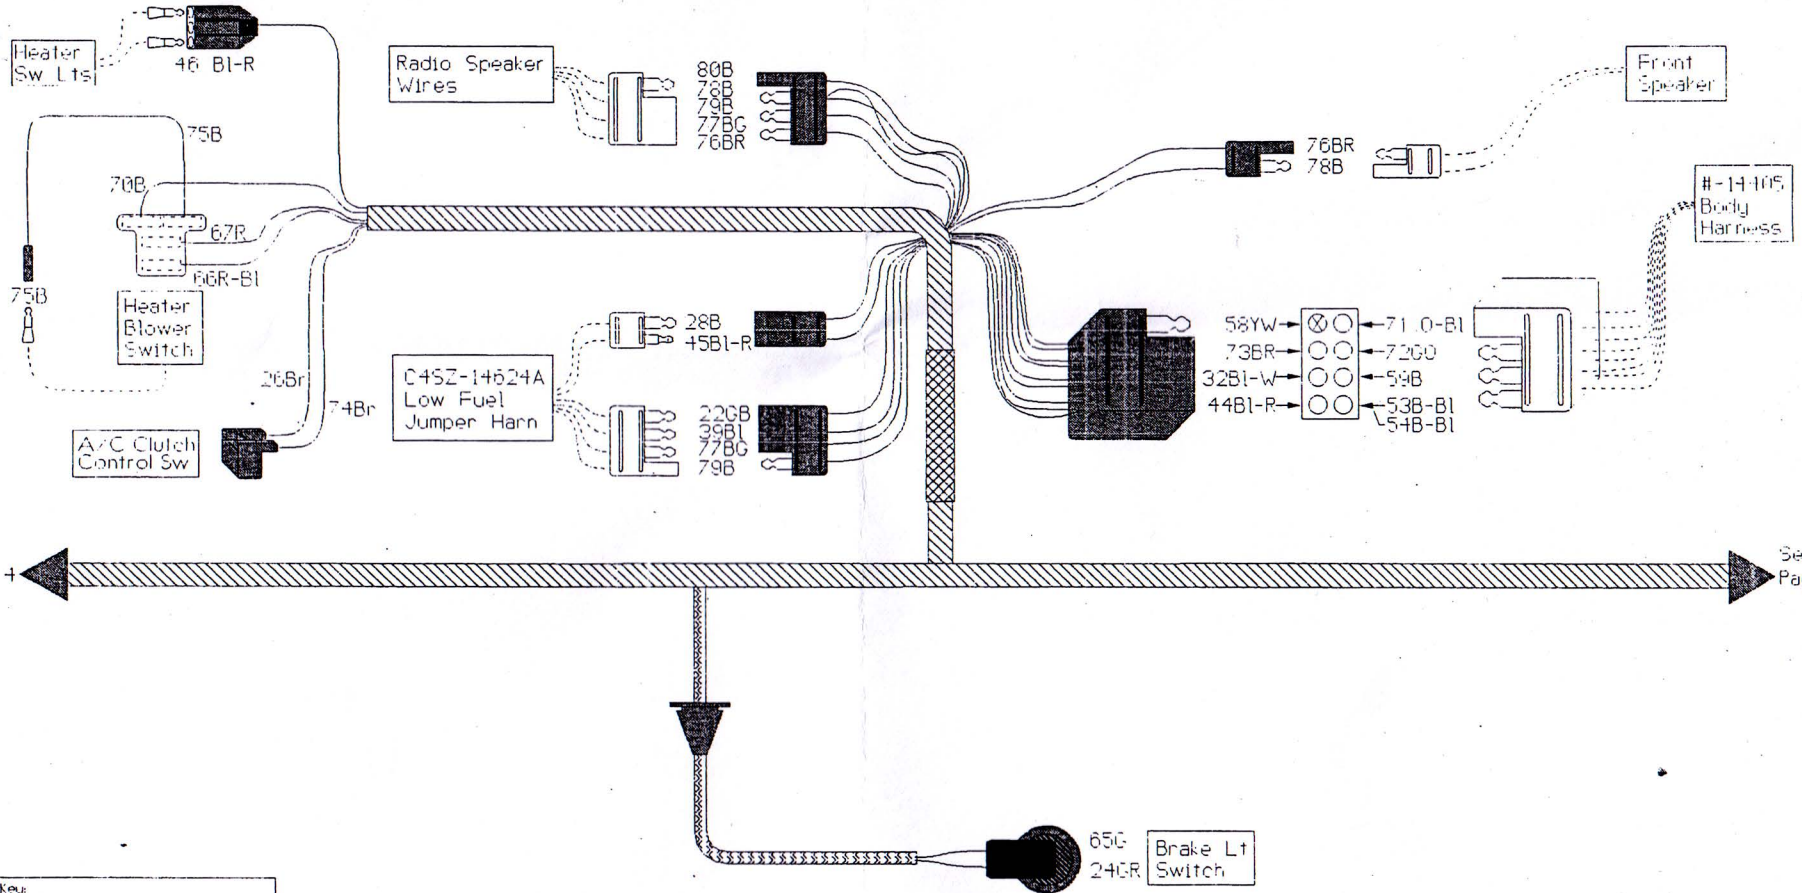

B - Black	O - Orange
Bl - Blue	R - Red
Br - Brown	W - White
G - Green	Y - Yellow

Example: 12RG - Wire #12 Black with Green Stripes

Note: Wire #36 thru #39 are connected together in the harness

Wires not included with main wiring. See other information only.

Drawn By: CDD 08/01/13

#-14401 Dash Harness

C4SZ-14396A Engine Harness

T-Bird (with A/C & Trans Ign)

See Page 3 ← → See Page 1

See Page 3 ← → See Page 1

Color Key
 B - Black O - Orange
 Bl - Blue R - Red
 Br - Brown W - White
 G - Green Y - Yellow
 Example: 12B0 = Wire #12 Black with Green Stripes.
 Note: Wire #36 thru 39 are connected together in the harness.
 Wires not included with main wiring indicated information only.

Drawn By: CDD 08/01/13

T-Bird (with A/C & Trans Ign)

See Page 4 ← → See Page 2

See Page 4 ← → See Page 2

Color Key

B - Black	O - Orange
Bl - Blue	R - Red
Br - Brown	W - White
G - Green	Y - Yellow

Example: 120G = Wire #12 Black with Green Strips

Note: Wire #36 thru 39 are connected together to the harness.

Wires not included with main wiring indicate information only.

Drawn By: CDD 08/01/18

T-Bird (with A/C & Trans Ign)

See Page 3

See Page 3