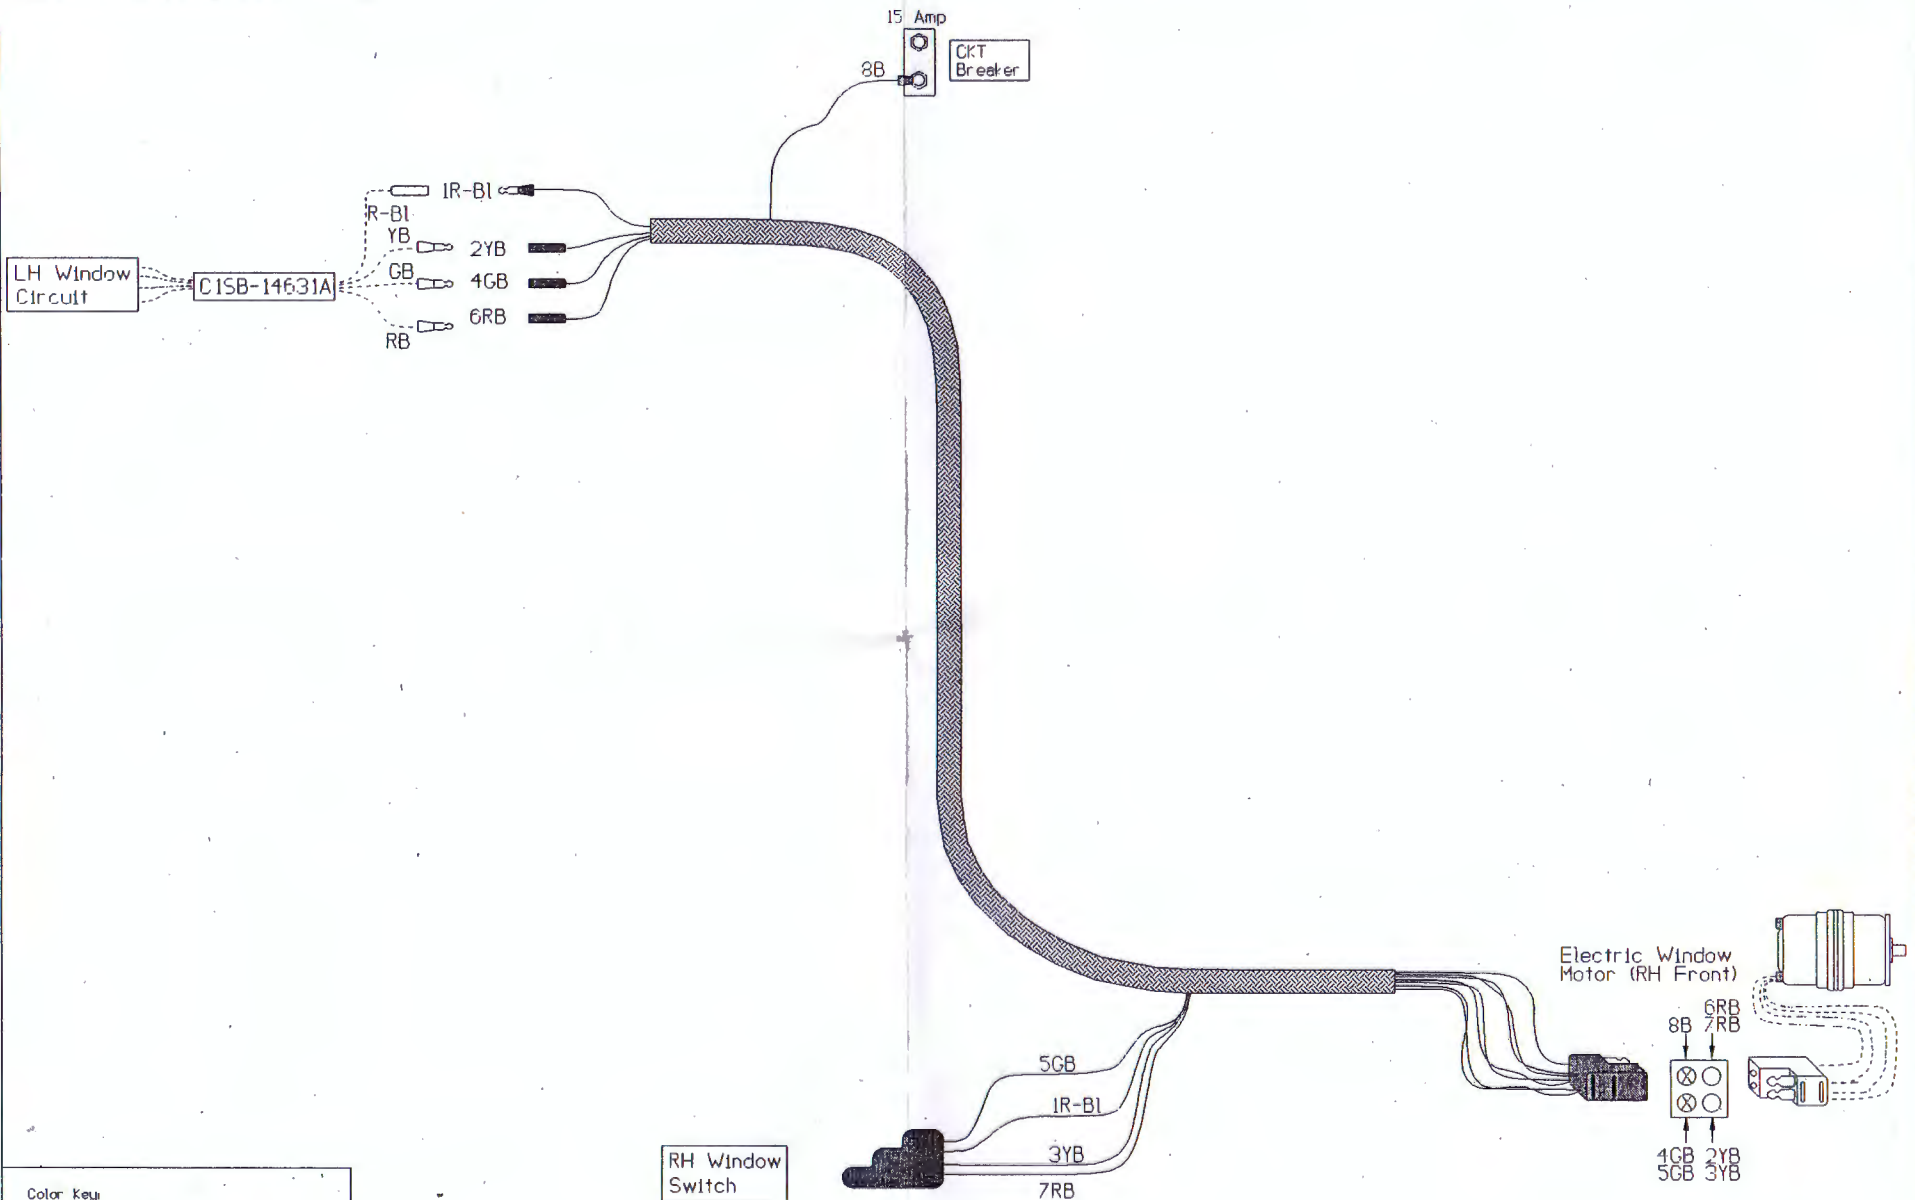

T-Bird - All Models

Color Key:  
 B - Black    R - Red  
 Bl - Blue    Y - Yellow  
 G - Green

Example: IR-BI = Wire #1 Red with Blue Hold.

---- Wire(s) not included with main wiring. (Indicates Information Only)

Drawn By CDO 12/27/14