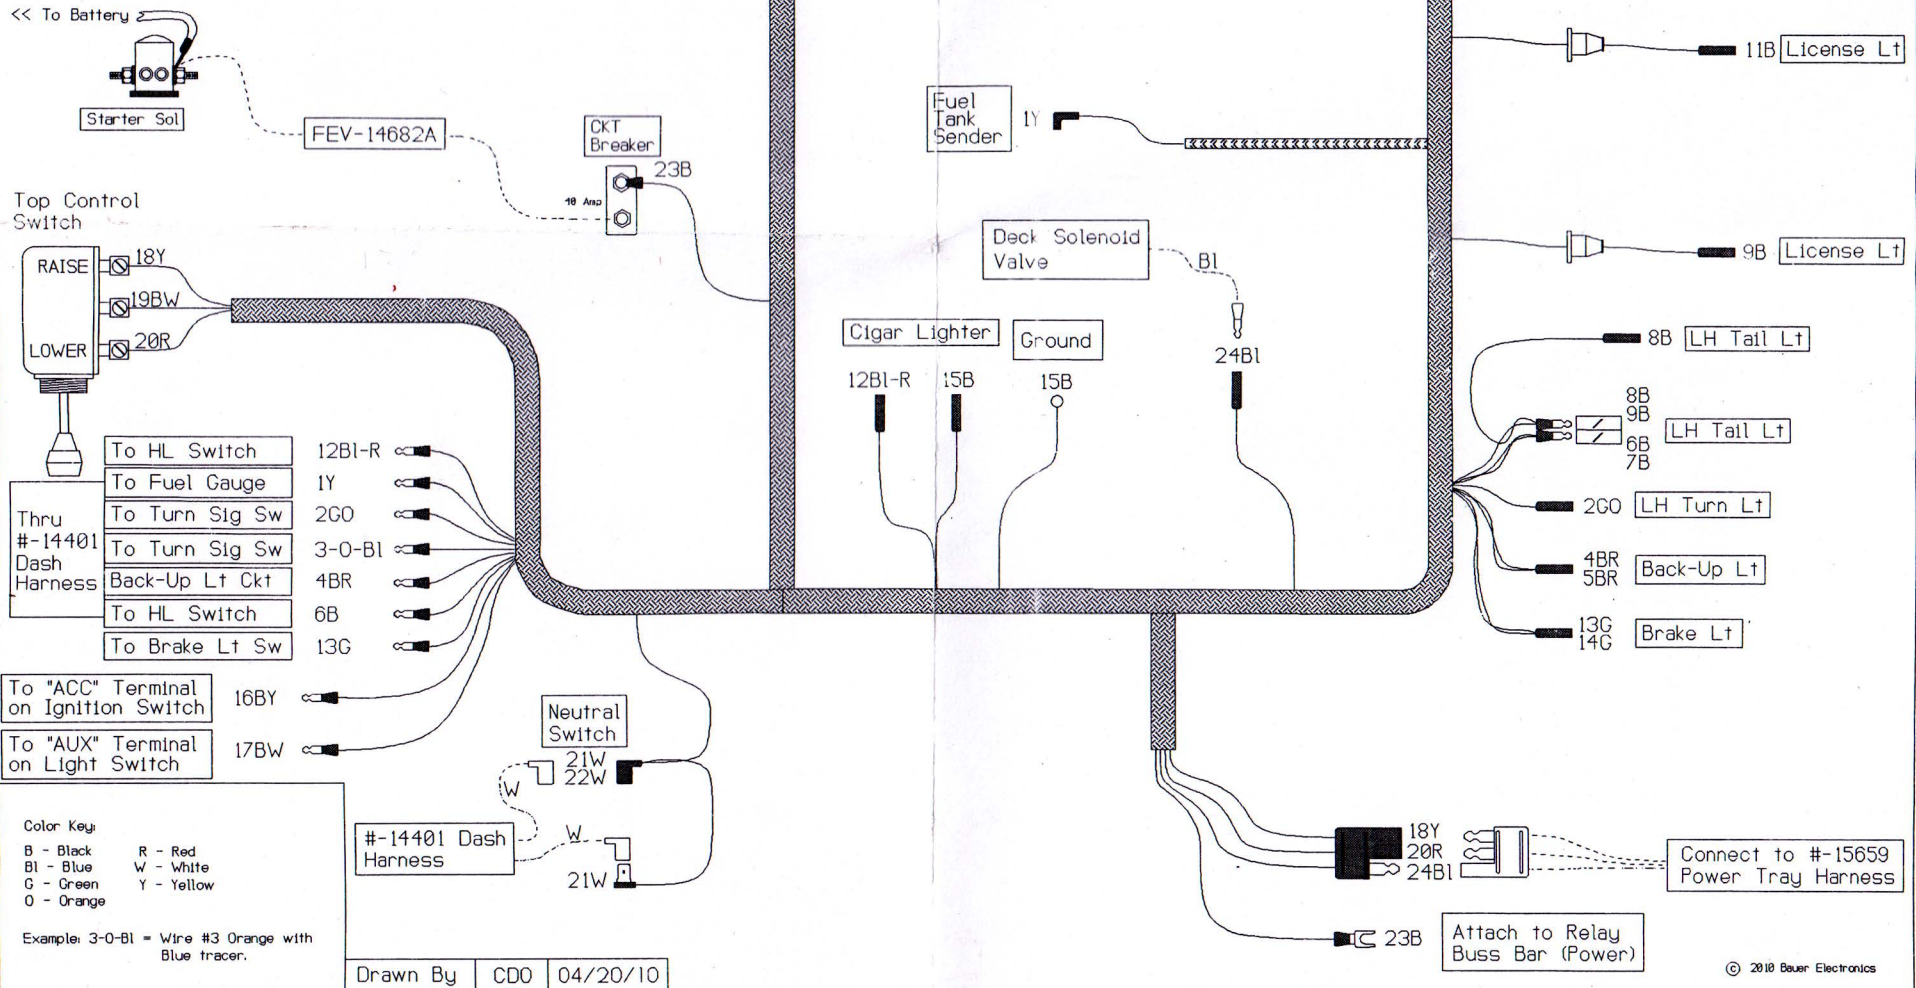

T- Bird (Convertible)

Top Control
Neutral Relay

Drawn By CDO 04/20/10