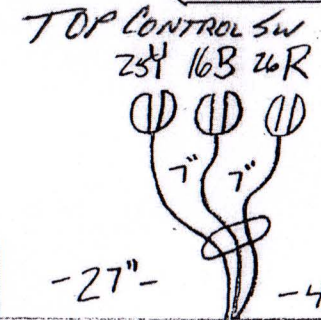

B95F-14405B

58-59 BODY, CONV. NO RELAY, TB  
(11974)

RH MARKET  
START BRAND  
14B  
15B RH  
13B TAIL  
9 BR B/W  
6 O-BL  
26B B/W

BACK VIEW

24 CARRIER  
/ END BLK JUTE