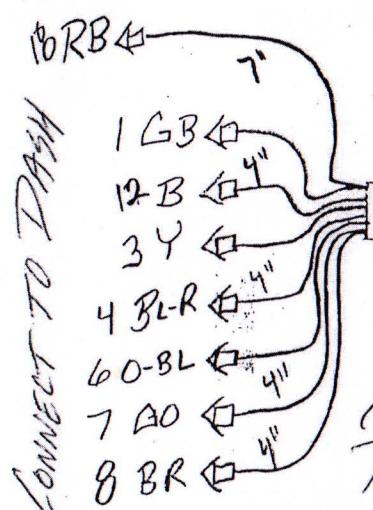

B95F-14405B

58-59 BODY, CONV. NO RELAY, TB  
(11974)

RH MARKET  
START BRAND  
14B  
15B RH  
13B TAIL  
9 BR B/W  
6 O-BL  
26B B/W

BACK VIEW

24 CARRIER  
/ END BLK JUTE