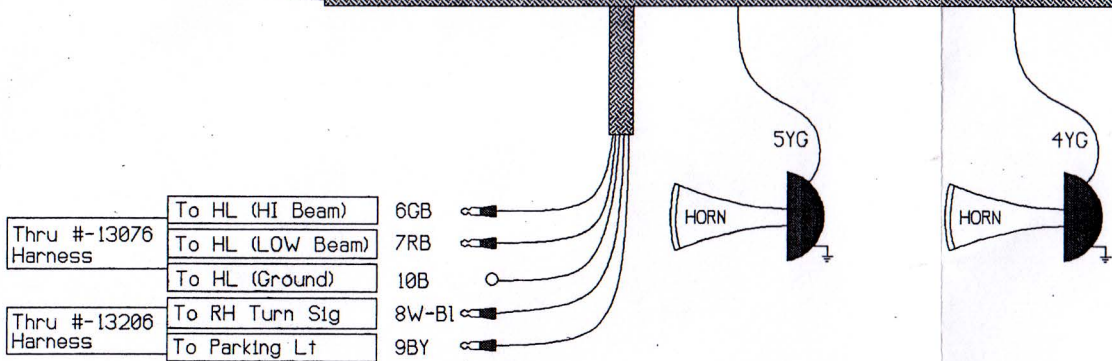

T-BIRD

Color Key
 B - Black R - Red
 BL - Blue W - White
 C - Green Y - Yellow
 O - Orange

Example: 1B-B1 - Wire #1 Black with Blue Stripes.

---- Wire(s) not included with main wiring (Indicates Info Only)