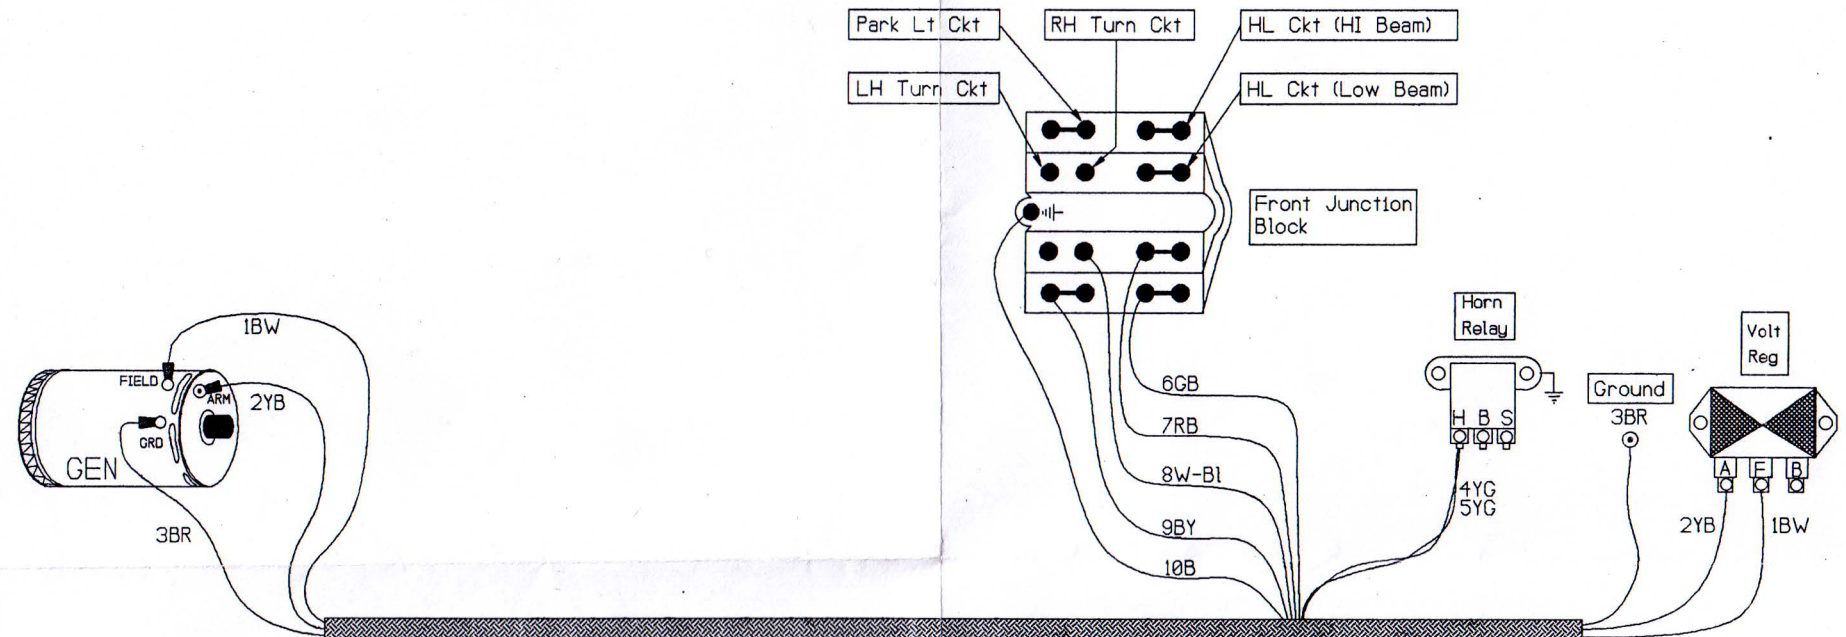

T-BIRD

Color Key
 B - Black R - Red
 BL - Blue W - White
 C - Green Y - Yellow
 O - Orange

Example: 1B-B1 - Wire #1 Black with Blue Stripes.

---- Wire(s) not included with main wiring (Indicates Info Only)

Drawn By CDO 03/08/91